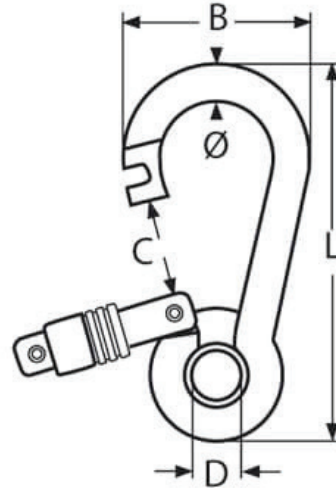

Carabiner - Self Locking with Eye - Stainless Steel

Code	Ø (mm)	L (mm)	B (mm)	C (mm)	D (mm)	Break Load (KG)
CC-SL-050-E	5	50	26	15	7.8	387
CC-SL-060-E	6	60	30	16	7.8	417
CC-SL-080-E	8	80	40	23	10.8	990
CC-SL-100-E	10	100	50	27	14	650

A note about dimensional information

Please be aware that dimensions published on our site should be treated as indicative.

We publish dimensions to the best of our ability, however manufacturers can, from time to time, make small alterations to their designs.