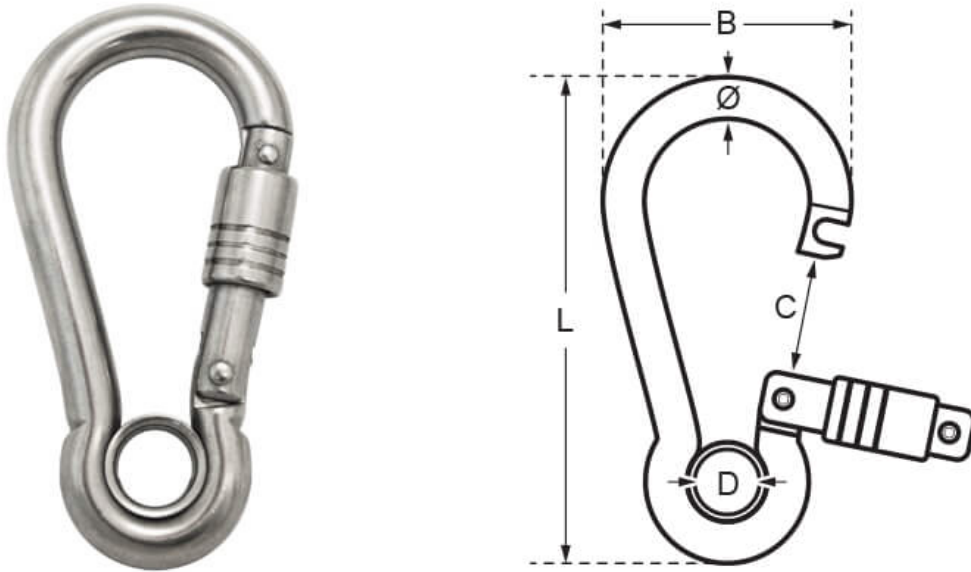

## Carabiner - Self Locking with Eye - Stainless Steel

Code	Ø (mm)	L (mm)	B (mm)	C (mm)	D (mm)	Break Load (KG)
CC-SL-050-E	5	50	26	15	7.8	387
CC-SL-060-E	6	60	30	16	7.8	417
CC-SL-080-E	8	80	40	23	10.8	990
CC-SL-100-E	10	100	50	27	14	650

### A note about dimensional information

Please be aware that dimensions published on our site should be treated as indicative.

We publish dimensions to the best of our ability, however manufacturers can, from time to time, make small alterations to their designs.