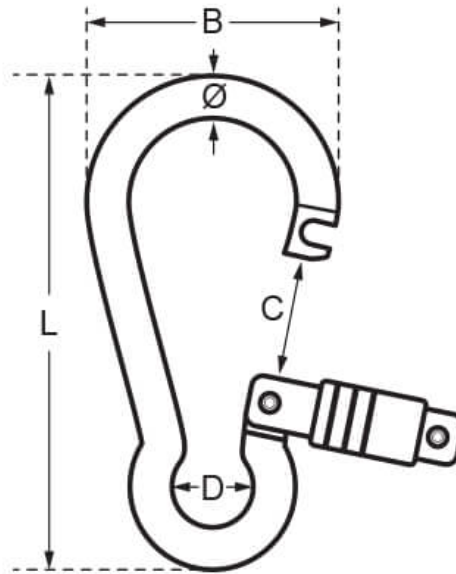

## Carabiner - Self Locking - Stainless Steel

Code	Ø (mm)	L (mm)	B (mm)	C (mm)	D (mm)	Break Load (KG)
CC-SL-055	5	55	26	15	8	190
CC-SL-060	6	60	30	16	8.5	417
CC-SL-080	8	80	40	23	12	990
CC-SL-100	10	100	50	27	15	1300

### A note about dimensional information

Please be aware that dimensions published on our site should be treated as indicative.

We publish dimensions to the best of our ability, however manufacturers can, from time to time, make small alterations to their designs.