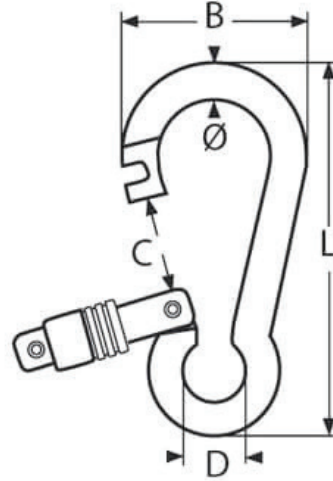

## Carabiner - Self Locking - Stainless Steel

Code	Ø (mm)	L (mm)	B (mm)	C (mm)	D (mm)	Break Load (KG)
CC-SL-055	5	55	26	15	8	190
CC-SL-060	6	60	30	16	8.5	417
CC-SL-080	8	80	40	23	12	990
CC-SL-100	10	100	50	27	15	1300

### A note about dimensional information

Please be aware that dimensions published on our site should be treated as indicative.

We publish dimensions to the best of our ability, however manufacturers can, from time to time, make small alterations to their designs.