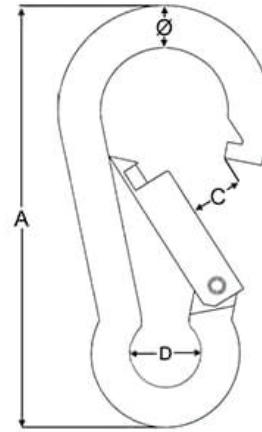

Carabiner Snap Hook - Stainless Steel

Code	Ø (mm)	A (mm)	D (mm)	C (mm)
CC-030	3	30	5	5.5
CC-040	4	40	9	7
CC-050	5	50	10	8
CC-060	6	60	11	9
CC-070	7	70	13	9
CC-080	8	80	13	9
CC-100	10	100	16	12
CC-120	11	120	18	16
CC-140	12	140	20	19

A note about dimensional information

Please be aware that dimensions published on our site should be treated as indicative.

We publish dimensions to the best of our ability, however manufacturers can, from time to time, make small alterations to their designs.