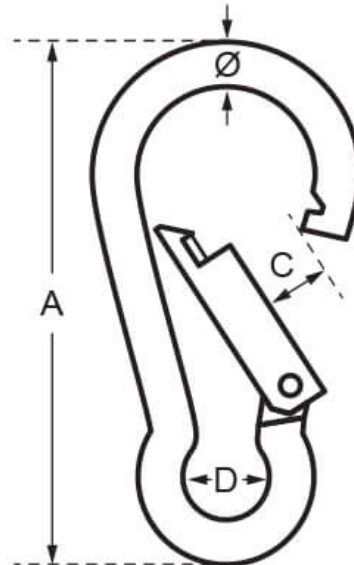

Carabiner Snap Hook - Stainless Steel

Code	Ø (mm)	A (mm)	D (mm)	C (mm)
CC-030	3	30	5	5.5
CC-040	4	40	9	7
CC-050	5	50	10	8
CC-060	6	60	11	9
CC-070	7	70	13	9
CC-080	8	80	13	9
CC-100	10	100	16	12
CC-120	11	120	18	16
CC-140	12	140	20	19

A note about dimensional information

Please be aware that dimensions published on our site should be treated as indicative.

We publish dimensions to the best of our ability, however manufacturers can, from time to time, make small alterations to their designs.