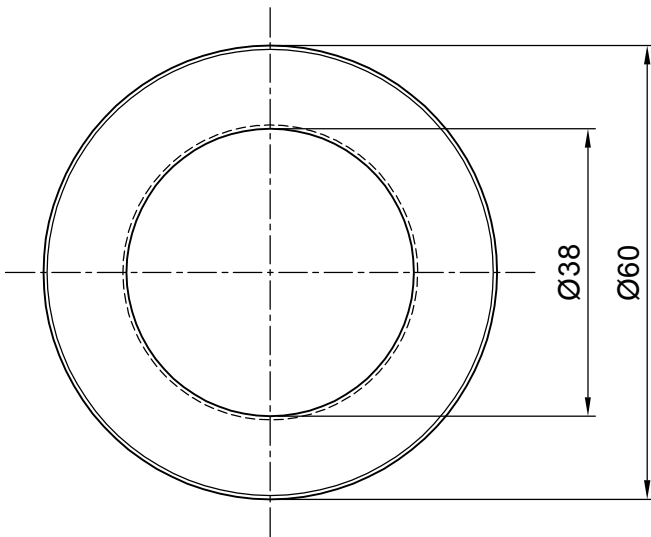

## Circular Door Grip for 8mm - 12mm Glass Doors

**304 Stainless Steel Finish**

**Anthracite Finish**

**Chrome Finish**

\*drawing shows 10mm glass

glass cutout