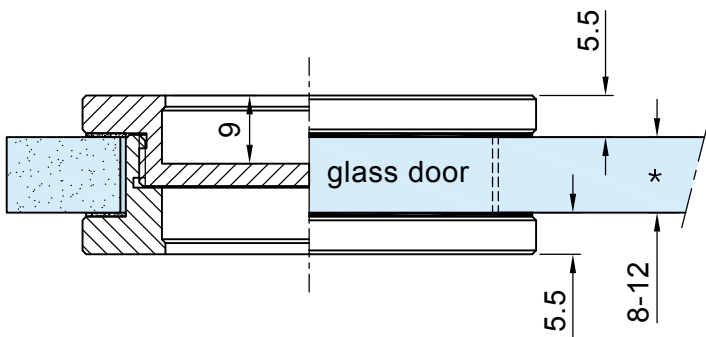

## Circular Door Grip for 8mm - 12mm Glass Doors

**304 Stainless Steel Finish**

**Anthracite Finish**

**Chrome Finish**

\*drawing shows 10mm glass

glass cutout