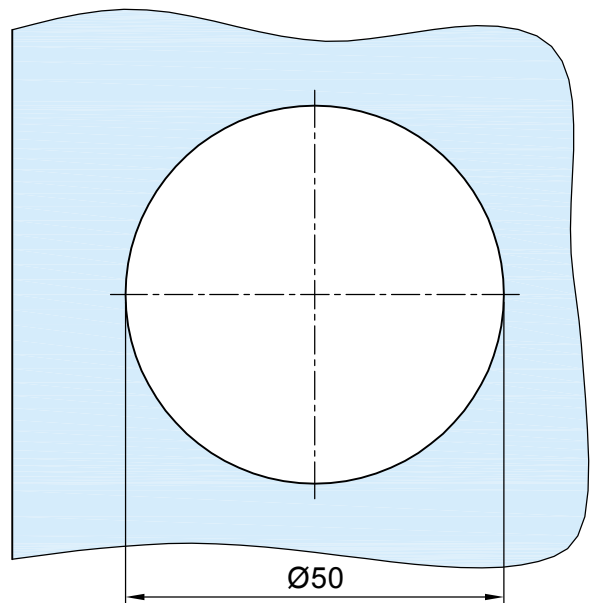

## Circular Door Grip for 8mm - 12mm Glass Doors

**304 Stainless Steel Finish**

**Anthracite Finish**

**Chrome Finish**

\*drawing shows 10mm glass

glass cutout