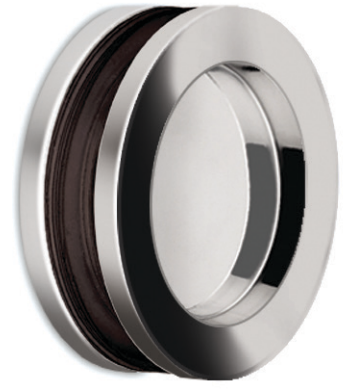

## Circular Door Grip for 8mm - 12mm Glass Doors

**304 Stainless Steel Finish**

**Anthracite Finish**

**Chrome Finish**

\*drawing shows 10mm glass

glass cutout