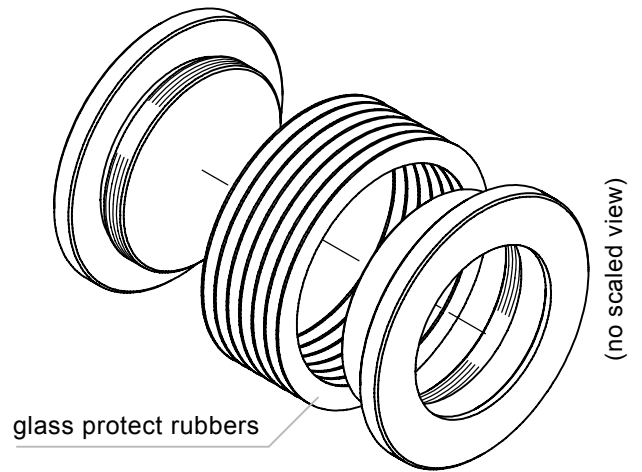

## Circular Door Grip for 8mm - 12mm Glass Doors

**304 Stainless Steel Finish**

**Anthracite Finish**

**Chrome Finish**

\*drawing shows 10mm glass

glass cutout