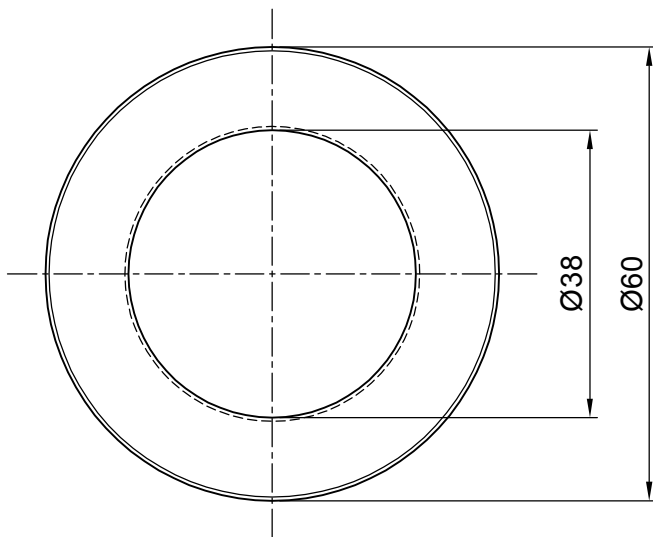

Circular Door Grip for 8mm - 12mm Glass Doors

304 Stainless Steel Finish

Anthracite Finish

Chrome Finish

*drawing shows 10mm glass