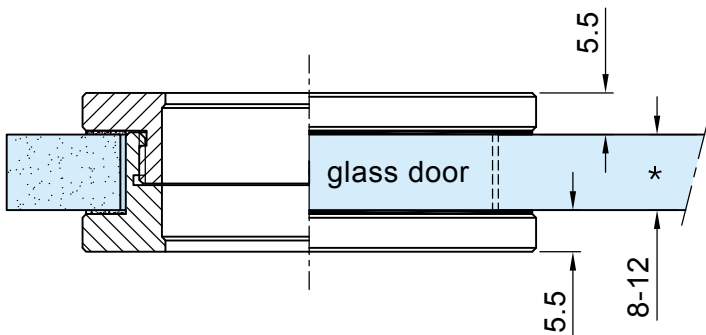

Circular Door Grip for 8mm - 12mm Glass Doors

304 Stainless Steel Finish

Anthracite Finish

Chrome Finish

*drawing shows 10mm glass