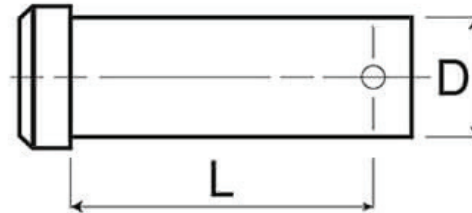

Clevis Pin - Fork Pin - Jaw Pin - 316 Stainless Steel

Option	Code	Wire (mm)	D (mm)	L (mm)	Split Pin Code
6mm Clevis Pin	CP-06	3	5.9	15	SP-07
8mm Clevis Pin	CP-08	4	7.9	18.4	SP-07
10mm Clevis Pin	CP-10	5	9.5	22.5	SP-01
11mm Clevis Pin	CP-11	6	11	25.7	SP-01
12mm Clevis Pin	CP-12	7	11.9	28.9	SP-02
14mm Clevis Pin	CP-14	8	13.9	35.2	SP-02
16mm Clevis Pin	CP-16	10	15.9	38.4	SP-03
19mm Clevis Pin	CP-19	12	18.8	44.8	SP-03
22mm Clevis Pin	CP-22	14	22	51.1	SP-03
25mm Clevis Pin	CP-25	16	25.3	63.8	SP-04
28mm Clevis Pin	CP-28	19	28.5	70.2	SP-04
32mm Clevis Pin	CP-32	22	31.8	76.5	SP-05
35mm Clevis Pin	CP-35	26	34.8	82.8	SP-05

A note about dimensional information

Please be aware that dimensions published on our site should be treated as indicative.

We publish dimensions to the best of our ability, however manufacturers can, from time to time, make small alterations to their designs.