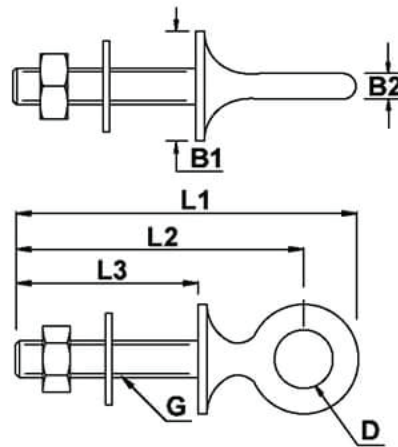

Collared Eye Bolt - Stainless Steel

| Code | G (mm) | L1 (mm) | L2 (mm) | L3 (mm) | B1 (mm) | B2 (mm) | D (mm) |
|--------------|--------|---------|---------|---------|---------|---------|--------|
| CLEB-M6-030 | M6 | 57 | 46 | 30 | 25 | 5 | 12 |
| CLEB-M6-040 | M6 | 66 | 56 | 40 | 25 | 5 | 13 |
| CLEB-M6-050 | M6 | 76 | 62 | 50 | 25 | 5 | 13 |
| CLEB-M6-060 | M8 | 87 | 76 | 60 | 25 | 5 | 12 |
| CLEB-M6-100 | M6 | 126 | 115 | 100 | 25 | 5 | 13 |
| CLEB-M8-035 | M8 | 66 | 53 | 35 | 25 | 6 | 14 |
| CLEB-M8-050 | M8 | 80 | 68 | 50 | 25 | 6 | 15 |
| CLEB-M8-080 | M8 | 110 | 98 | 80 | 25 | 6 | 14 |
| CLEB-M8-100 | M8 | 130 | 116 | 100 | 25 | 6 | 15 |
| CLEB-M10-050 | M10 | 85 | 70 | 50 | 30 | 7 | 16 |
| CLEB-M10-100 | M10 | 135 | 120 | 100 | 30 | 7 | 16 |
| CLEB-M12-050 | M12 | 90 | 74 | 50 | 30 | 9 | 18 |
| CLEB-M12-100 | M12 | 140 | 124 | 100 | 30 | 9 | 18.5 |
| CLEB-M12-160 | M12 | 200 | 184 | 160 | 30 | 9 | 18.5 |

A note about dimensional information

Please be aware that dimensions published on our site should be treated as indicative.

We publish dimensions to the best of our ability, however manufacturers can, from time to time, make small alterations to their designs.