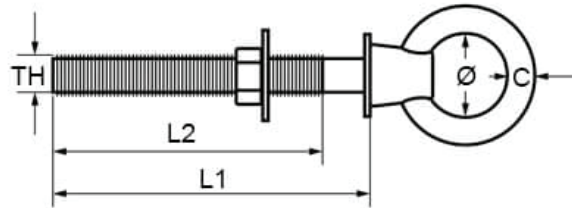

Commercial Eye Bolt - Stainless Steel

Code	TH (mm)	L1 (mm)	L2 (mm)	C (mm)	Ø (mm)
CEB-M6-40	M6	40	34	5	16
CEB-M6-60	M6	60	54	5	16
CEB-M6-80	M6	80	70	5	16
CEB-M8-80	M8	80	70	6	19
CEB-M10-100	M10	100	88	8	25
CEB-M10-120	M10	120	N/A	8	25
CEB-M12-100	M12	100	N/A	10	30
CEB-M12-120	M12	120	105	10	30

A note about dimensional information

Please be aware that dimensions published on our site should be treated as indicative.

We publish dimensions to the best of our ability, however manufacturers can, from time to time, make small alterations to their designs.