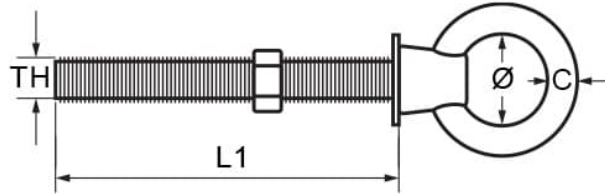

Commercial Eye Bolt - Stainless Steel

Code	TH (mm)	L1 (mm)	C (mm)	Ø (mm)
CEB-M6-40	M6	40	5	15
CEB-M6-60	M6	60	5	15
CEB-M6-80	M6	80	5	15
CEB-M8-60	M8	60	5	15
CEB-M8-80	M8	80	6	19
CEB-M8-100	M8	100	6	19
CEB-M10-100	M10	100	8	25
CEB-M12-120	M12	120	10	30

A note about dimensional information

Please be aware that dimensions published on our site should be treated as indicative.

We publish dimensions to the best of our ability, however manufacturers can, from time to time, make small alterations to their designs.