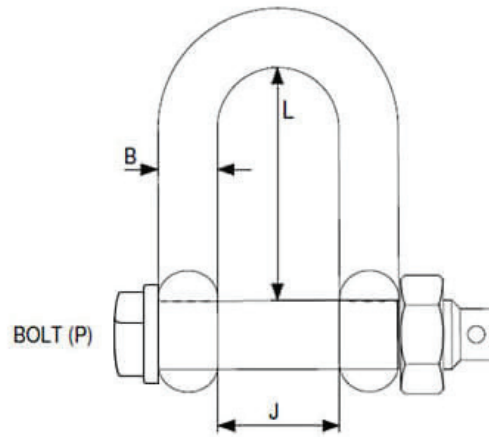

D Shackle with E Type Safety Pin - Stainless Steel

Option	Code	P (mm)	B (mm)	J (mm)	L (mm)	SWL (kg)
6mm Shackle	ED-060	M6	6	13	25	350
8mm Shackle	ED-080	M8	8	16	32	500
10mm Shackle	ED-100	M10	9.5	19	38	800
11mm Shackle	ED-110	M12	11	22	44	1000
12mm Shackle	ED-120	M12	12.7	26	52	1250
14mm Shackle	ED-140	M16	14.3	29	58	1800
16mm Shackle	ED-160	M20	16	32	64	2800
19mm Shackle	ED-190	M22	19	38	76	3300
22mm Shackle	ED-220	M24	22	44	88	4500
25mm Shackle	ED-250	M27	25.4	50	100	5000