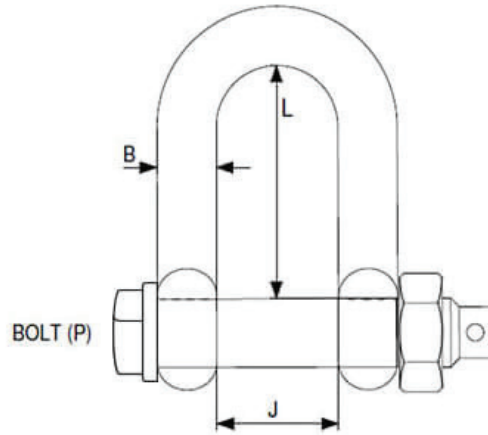

## D Shackle with E Type Safety Pin - Stainless Steel

Option	Code	P (mm)	B (mm)	J (mm)	L (mm)	SWL (kg)
6mm Shackle	ED-060	M6	6	13	25	350
8mm Shackle	ED-080	M8	8	16	32	500
10mm Shackle	ED-100	M10	9.5	19	38	800
11mm Shackle	ED-110	M12	11	22	44	1000
12mm Shackle	ED-120	M12	12.7	26	52	1250
14mm Shackle	ED-140	M16	14.3	29	58	1800
16mm Shackle	ED-160	M20	16	32	64	2800
19mm Shackle	ED-190	M22	19	38	76	3300
22mm Shackle	ED-220	M24	22	44	88	4000
25mm Shackle	ED-250	M27	25.4	50	100	5000