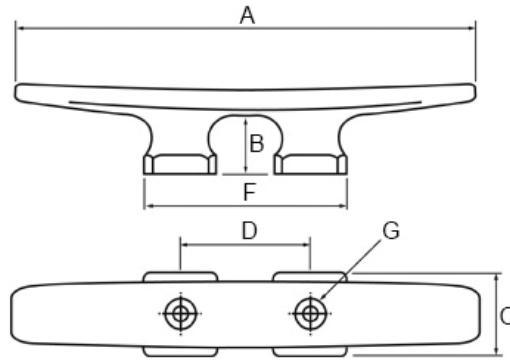

Deck Cleat - 2 Hole - Open Base

Code	A (mm)	B (mm)	C (mm)	D (mm)	F	G	Weight (kg)
DC02-201	201	28	37	59	86	M6	0.30

A note about dimensional information

Please be aware that dimensions published on our site should be treated as indicative.