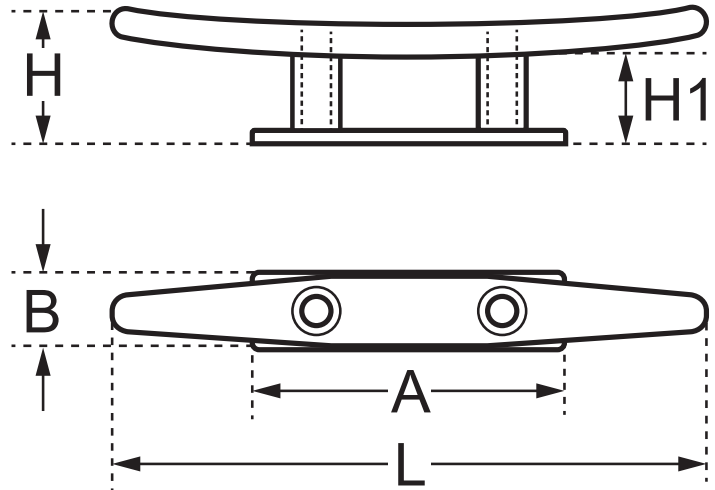

Deck Cleat - Low Flat 2 Hole

Code	L (mm)	B (mm)	H (mm)	H1 (mm)	A (mm)	Hole (mm)
LFC2-100	100	14	23.5	15	55	4.3
LFC2-125	125	16	30	16	64	4.3
LFC2-150	150	19	32	19	73	5.3
LFC2-200	200	22	42	22	90	6.3
LFC2-250	250	25	52	25	110	8.4

A note about dimensional information

Please be aware that dimensions published on our site should be treated as indicative.

We publish dimensions to the best of our ability, however manufacturers can, from time to time, make small alterations to their designs.