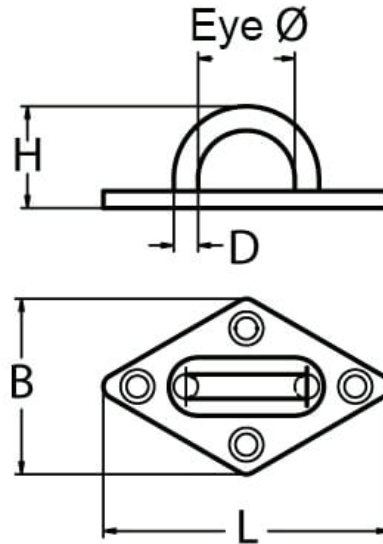

Diamond Pad Eye - Stainless Steel

Code	D (mm)	L (mm)	B (mm)	H (mm)	Eye Ø (mm)
PED-050	5	60	36	20	16 x 13
PED-060	6	65	40	26	19 x 16
PED-080	8	80	50	32	22 x 19

A note about dimensional information

Please be aware that dimensions published on our site should be treated as indicative.