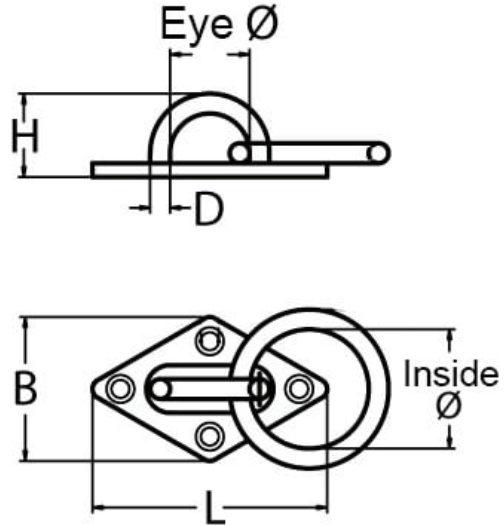

Diamond Ring Pad Eye - Stainless Steel

Code	D (mm)	L (mm)	B (mm)	H (mm)	Eye Ø (mm)	Inside Ø (mm)
PEDR-050	5	60	36	20	16 x 13	30
PEDR-060	6	65	40	26	19 x 16	35
PEDR-080	8	80	50	32	22 x 19	45

A note about dimensional information

Please be aware that dimensions published on our site should be treated as indicative.

We publish dimensions to the best of our ability, however manufacturers can, from time to time, make small alterations to their designs.