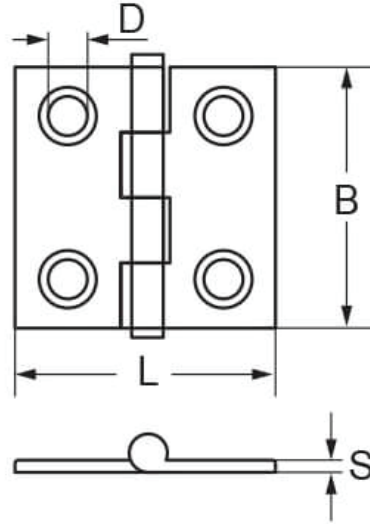

Butt Hinge - 4 Point Fix - Stainless Steel

Option	Code	L (mm)	B (mm)	S (mm)	D (mm)
38mm Hinge	HINGE-B4-38	38	38	4	4.5
50mm Hinge	HINGE-B4-50	50	50	4	5

A note about dimensional information

Please be aware that dimensions published on our site should be treated as indicative.