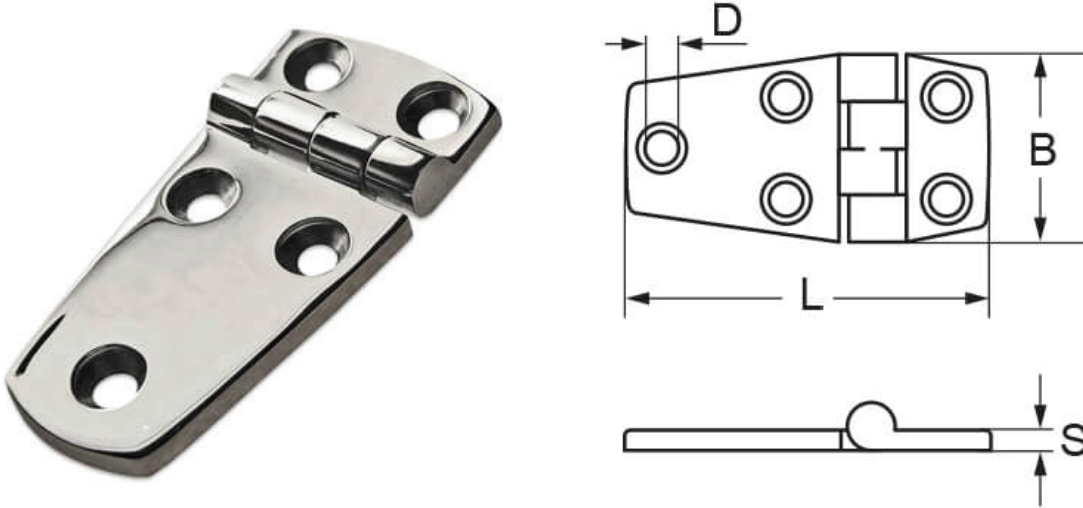

Short Sided Door Hinge - 5 Point Fix - Stainless Steel

Option	Code	L (mm)	B (mm)	S (mm)	D (mm)
56mm Hinge	HINGE-D5-56	56	38	4	5.4
76mm Hinge	HINGE-D5-76	76	38	4	5.4

A note about dimensional information

Please be aware that dimensions published on our site should be treated as indicative.