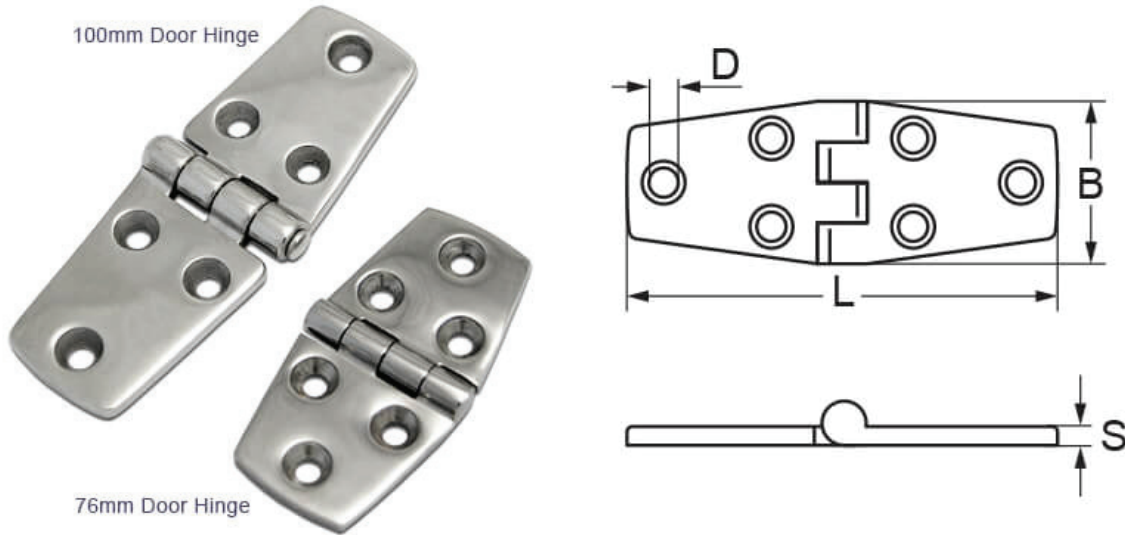

Door Hinge - 6 Point Fix - Stainless Steel

Option	Code	L (mm)	A (mm)	B (mm)	C (mm)
76mm Hinge	HINGE-D6-76	76	38	4	5
100mm Hinge	HINGE-D6-100	103	40	4	5

A note about dimensional information

Please be aware that dimensions published on our site should be treated as indicative.