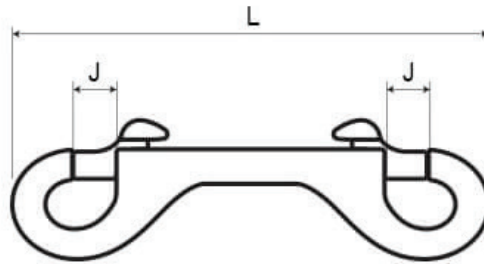

Double End Bolt Snap Hook - Stainless Steel

Code	L (mm)	J (mm)
DEBSH-90	90	7
DEBSH-105	105	10
DEBSH-120	120	11

A note about dimensional information

Please be aware that dimensions published on our site should be treated as indicative.