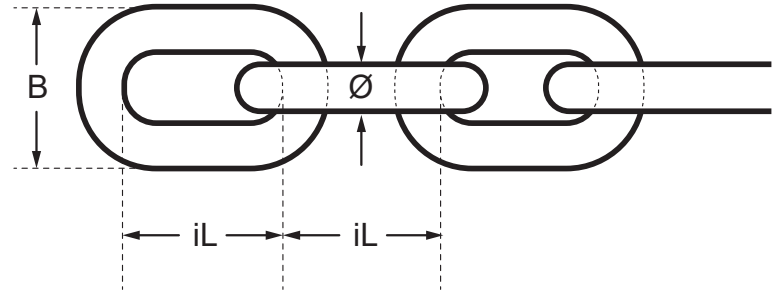

Duplex Stainless Steel Chain - Short Link - D6-AISI-318 LN

Code	Ø (mm)	iL (mm)	B (mm)	Break Load (kg)
CHD-060	6	18.5	20	3850
CHD-080	8	24.0	26	6700
CHD-100	10	28.0	34	10500
CHD-130	13	36.0	44	18000
CHD-160	16	45.0	53	26000

A note about dimensional information

Please be aware that dimensions published on our site should be treated as indicative.

We publish dimensions to the best of our ability, however manufacturers can, from time to time, make small alterations to their designs.