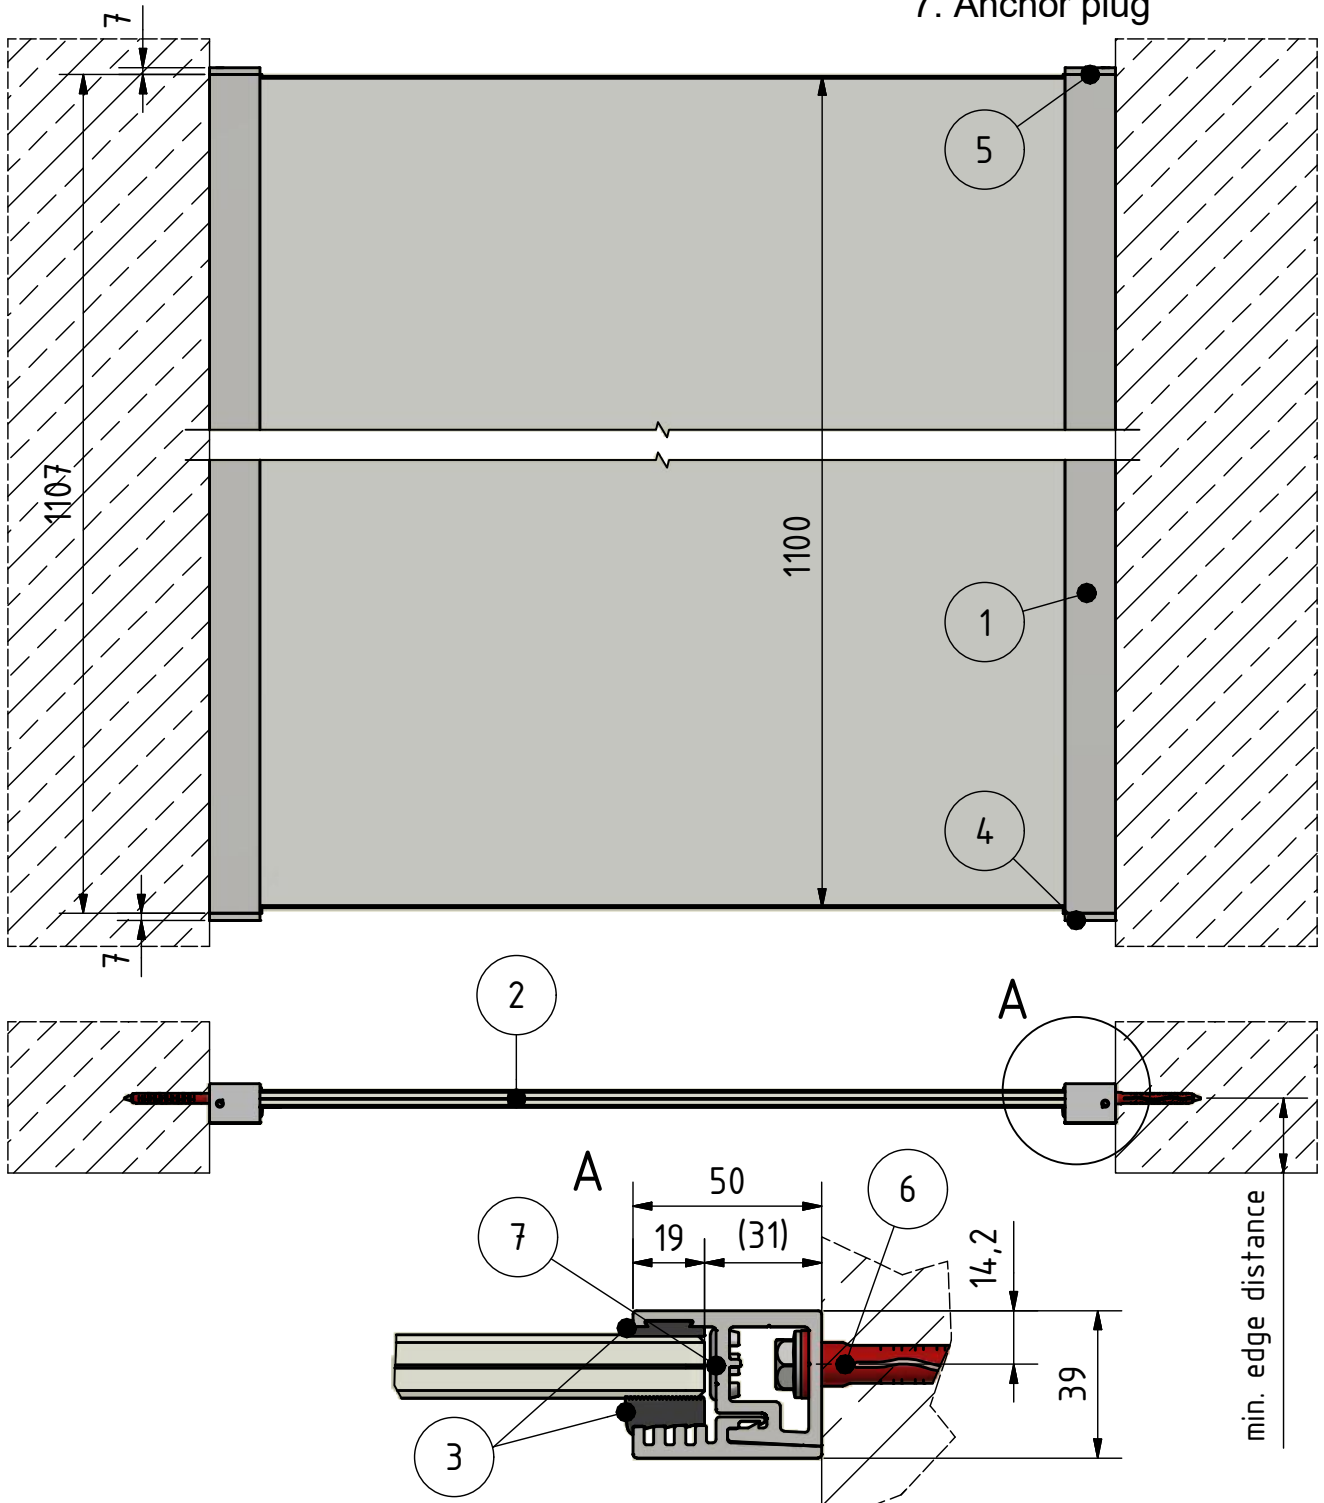

1. profile Easy Glass View
2. glass 12 - 21,52 mm
3. rubber-Set
 - a. base rubber (EPDM)
 - b. clamp rubber (EPDM)
4. End cap, with safety fastener, bottom
5. End cap
6. anchor 93.4710.080.14 (or comparable anchor)
7. Anchor plug

SYSTEM: Easy Glass View
MODEL: 6923
DESCRIPTION: in between reveals

DRAWN: AIG
DATE: 14.08.2017
DRAWING NO.: 6923-001

This detail drawing is for reference purposes only. The installer must check the specifications and details with the local situation and regulations. For further advice and service please contact your nearest Q-railing office.