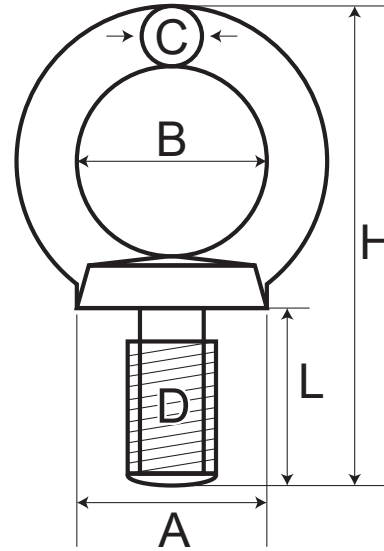

Eye Bolt - 316 Grade Stainless Steel

Code	D (mm)	L (mm)	H (mm)	C (mm)	B (mm)	A (mm)
EB-M6	M6	10	42	6	16	16.8
EB-M8	M8	13	49	8	20	18.6
EB-M10	M10	18	63	10	25	24
EB-M12	M12	20	74	12	30	29
EB-M16	M16	28	91	14	35	33
EB-M20	M20	30	102	16	40	39
EB-M24	M24	38	128	20	50	49
EB-M30	M30	45	153	30	60	63

A note about dimensional information

Please be aware that dimensions published on our site should be treated as indicative.

We publish dimensions to the best of our ability, however manufacturers can, from time to time, make small alterations to their designs.