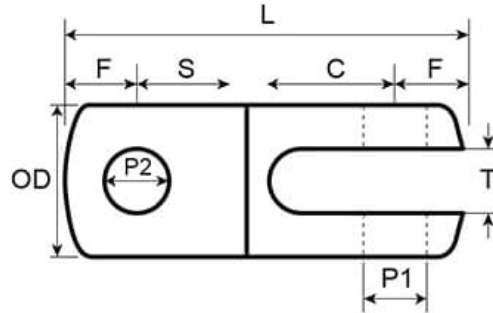

Eye Jaw Bar Toggle - 316 Stainless Steel

Code	Wire (mm)	F (mm)	S (mm)	C (mm)	T (mm)	P1 (mm)	P2 (mm)	OD (mm)	L (mm)
TOG-030	3	7	10	13	6.3	6	6.3	14.3	42
TOG-080	8	17	22	28	14.3	14	14.3	34.9	95
TOG-120	12	23	30	38	19.1	19	19.1	47.6	125
TOG-140	14	26	36	45	22.2	22	22.2	54	146
TOG-160	16	31	39	50	25.4	25	25.4	63.5	162
TOG-190	19	33	47	58	28.6	28	28.6	69.9	184
TOG-220	22	39	50	64	32	32	32	76.2	207
TOG-260	26	44	54	70	35	35	35	82.5	227

A note about dimensional information

Please be aware that dimensions published on our site should be treated as indicative.

We publish dimensions to the best of our ability, however manufacturers can, from time to time, make small alterations to their designs.