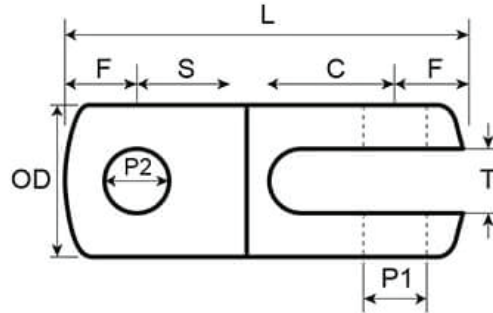

Eye Jaw Bar Toggle - 316 Stainless Steel

Code	Wire (mm)	F (mm)	S (mm)	C (mm)	T (mm)	P1 (mm)	P2 (mm)	OD (mm)	L (mm)
TOG-030	3	7	10	13	6.3	6	6.3	14.3	42
TOG-040	4	9	13	16	8	8	8	18	53
TOG-050	5	11	15	19	9.5	9.5	9.5	22.2	64
TOG-060	6	12	17	22	11.1	11	11.1	25.4	72
TOG-070	7	15	21	25	12.7	12	12.7	28.6	87
TOG-080	8	17	22	28	14.3	14	14.3	34.9	95
TOG-100	10	18	24	32	16	16	16	36.1	106
TOG-120	12	23	30	38	19.1	19	19.1	47.6	125
TOG-140	14	26	36	45	22.2	22	22.2	54	146
TOG-160	16	31	39	50	25.4	25	25.4	63.5	162
TOG-190	19	33	47	58	28.6	28	28.6	69.9	184
TOG-220	22	39	50	64	32	32	32	76.2	207
TOG-260	26	44	54	70	35	35	35	82.5	227

A note about dimensional information

Please be aware that dimensions published on our site should be treated as indicative.

We publish dimensions to the best of our ability, however manufacturers can, from time to time, make small alterations to their designs.