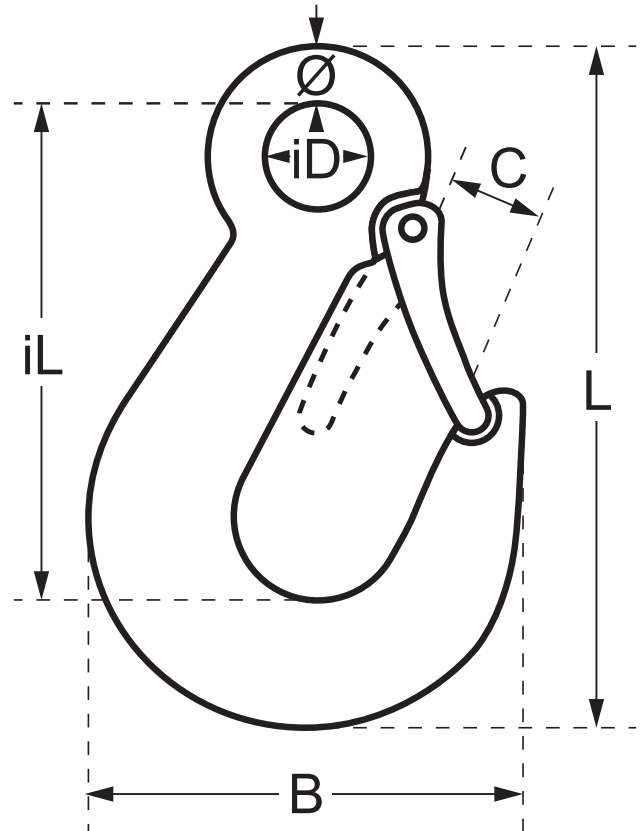

## Eye Sling Hook - Duplex D6 Stainless Steel

 **CARCANO** ITALY **CARTEC60**

Code	Chain (mm)	Ø (mm)	iD (mm)	L (mm)	iL (mm)	C (mm)	B (mm)	*WLL (kg)	*Break Load (kg)
DX-ESH-060	5/6	8	21	119	90	23	72	900	3600
DX-ESH-080	7/8	13	27	160	118	32	103	1600	6400
DX-ESH-100	10	15	37	188	140	39	120	2500	10,000
DX-ESH-130	13	18	48	246	182	51	155	4250	17,000
DX-ESH-160	16	24	55	288	213	66	183	6300	25,200

\*Break loads and working load specifications are only valid for correct axial single-line suspension without spreading.

Stainless Steel Duplex D6 - AISI 318LN construction.

Grade 60, Safety coefficient 4.