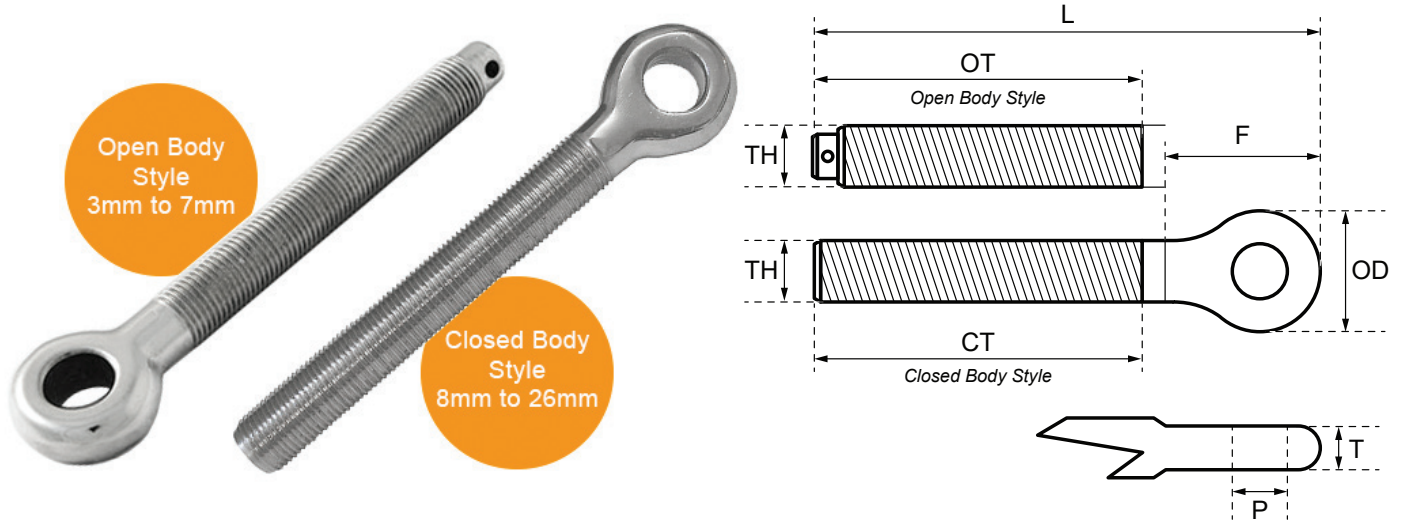

Eye Stud - UNF Thread - 316 Stainless Steel

Code - Thread Type		TH (UNF)	P (mm)	OD (mm)	F (mm)	L (mm)	T (mm)	CT/OT (mm)
Right Hand	Left Hand							
ESO-030	ESO-030-L	1/4	6.3	14.3	18	68	5	42
ESO-040	ESO-040-L	5/16	8	18	23	81	6.5	49
ESO-050	ESO-050-L	3/8	9.5	22	27	99	7.5	63
ESO-060	ESO-060-L	7/16	11.1	25	32	108	9.5	68
ESO-070	ESO-070-L	1/2	12.7	28	36	130	11.5	83
ESC-080	ESC-080-L	5/8	14.3	32	40	148	13.5	100
ESC-100	ESC-100-L	5/8	16	36	45	153	15	100
ESC-120	ESC-120-L	3/4	19	42	53	178	17.5	120
ESC-140	ESC-140-L	7/8	22.2	50	62	205	21.5	140
ESC-160	ESC-160-L	1	25.4	60	70	235	23.5	160
ESC-190	ESC-190-L	1 1/8	28.6	62	76	264	27.5	180
ESC-220	ESC-220-L	1 1/4	32	71	86	296	31	200
ESC-260	ESC-260-L	1 3/8	35	75	97	326	33.5	220

A note about dimensional information

Please be aware that dimensions published on our site should be treated as indicative.

We publish dimensions to the best of our ability, however manufacturers can, from time to time, make small alterations to their designs.