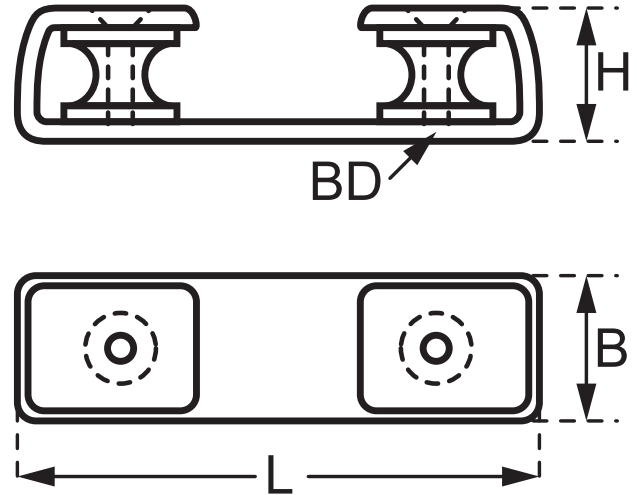

## Fairlead with Rollers - A4 AISI - 316 Grade Stainless Steel

Code	L (mm)	B (mm)	H (mm)	BD (mm)	For Rope Ø (mm)
FAIR-R-205	205	40	55	10	16 - 20
FAIR-R-260	260	45	75	11	24 - 30

A note about dimensional information