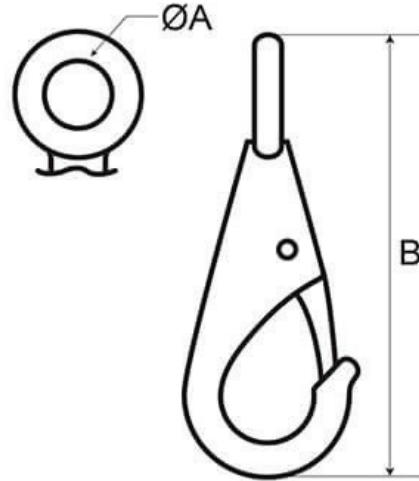

## Fixed Eye Snap Hook - Stainless Steel

Code	A (mm)	B (mm)
FEBS-55	11	55
FEBS-73	16	73
FEBS-82	19	82
FEBS-97	19	97

### A note about dimensional information

Please be aware that dimensions published on our site should be treated as indicative.

We publish dimensions to the best of our ability, however manufacturers can, from time to time, make small alterations to their designs.