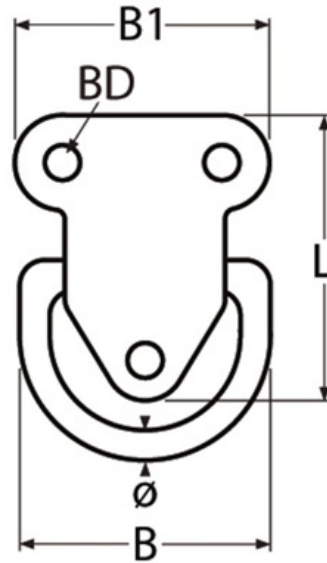

Folding Pad Eye - 304 Grade Stainless Steel

Code	Ø (mm)	L (mm)	B (mm)	B1 (mm)	BD (mm)
PEF-060	6	58	55	50	7
PEF-080	8	58	55	50	7

A note about dimensional information

Please be aware that dimensions published on our site should be treated as indicative.