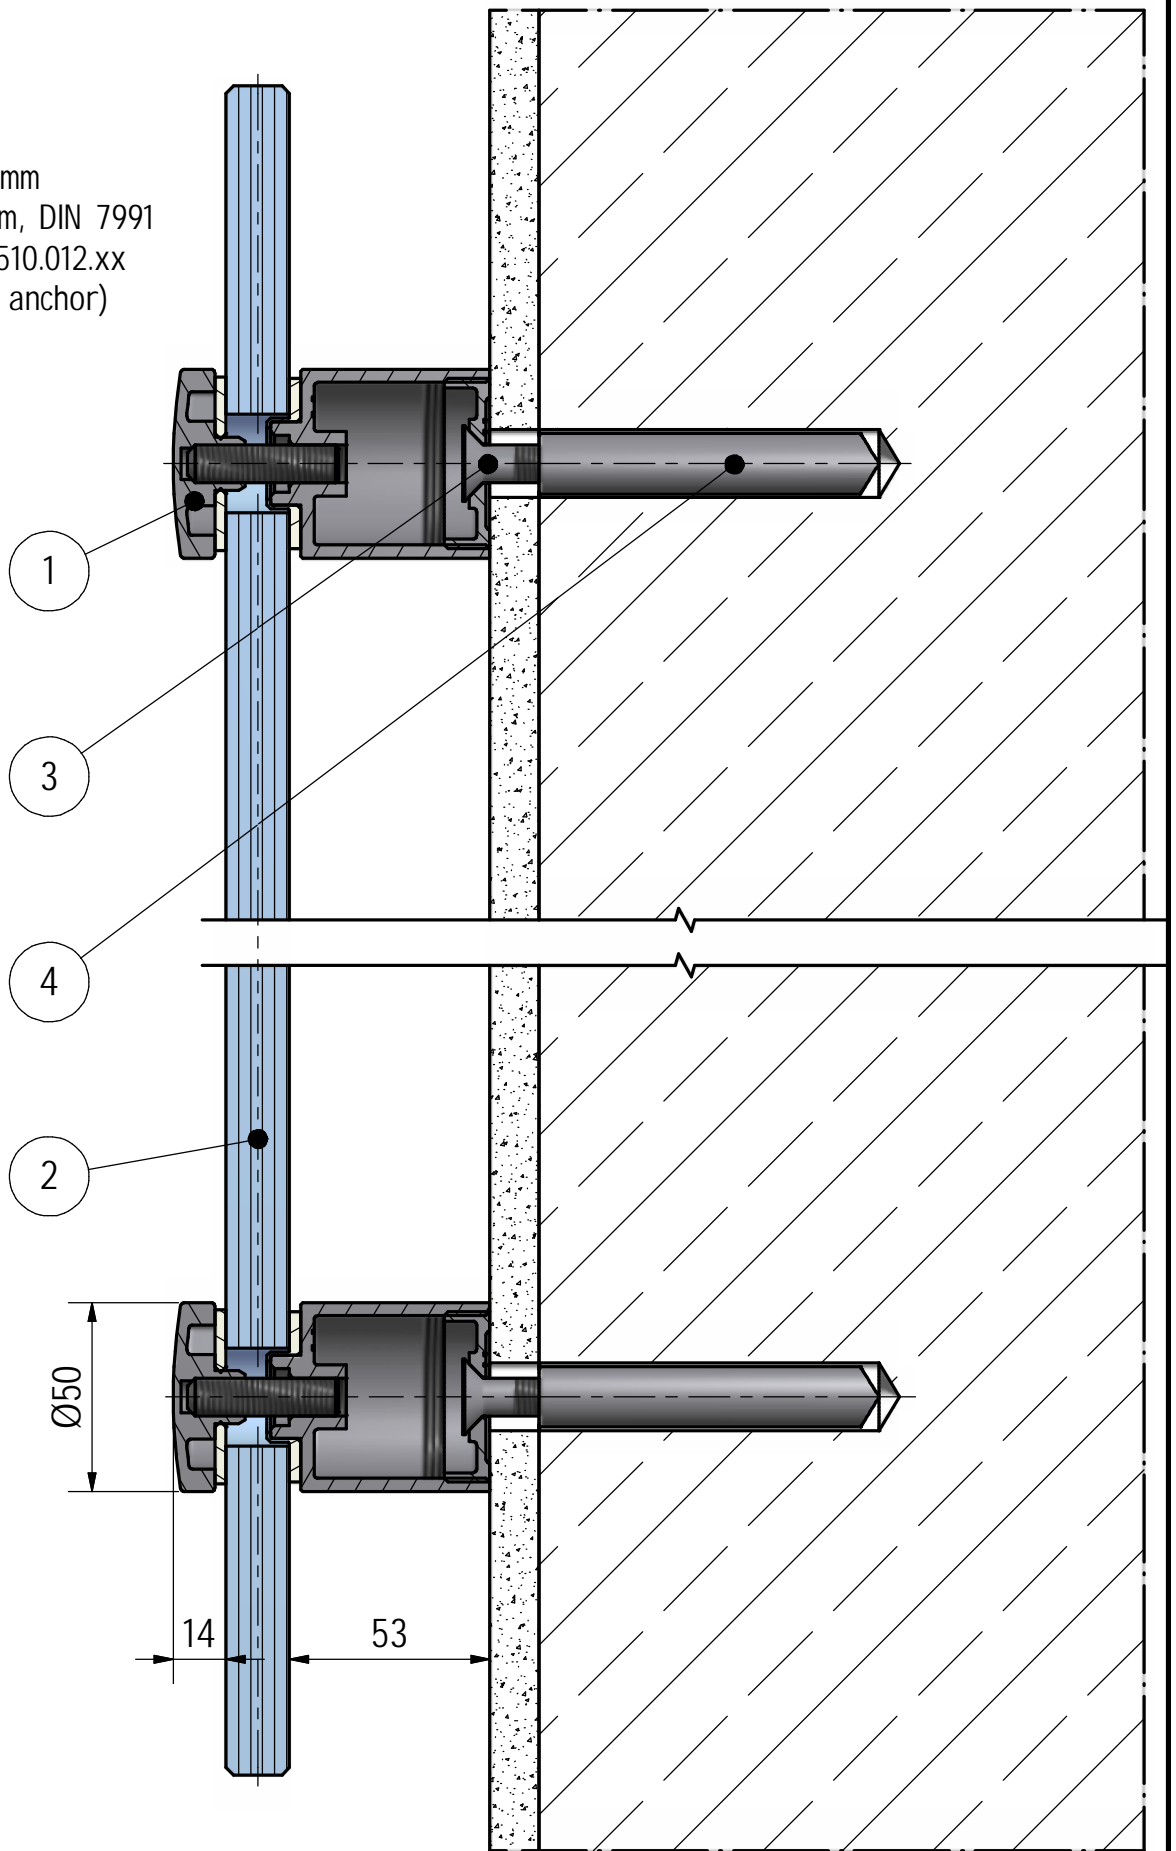

1. glass adapter  
(304 or 316)
2. glass 8mm - 18mm
3. screw M10x40mm, DIN 7991
4. anchor nr. 19.4510.012.xx  
(or comparable anchor)

Article: EASY GLASS adapters      MOD: 0749.500

Drawn: MB

Date: 13.01.2012

Project: fascia mount

Detail: 0749-006

Edited: YP

Date: 30.05.2012

Scale: 1:2

Your choice in railing systems

Q-DESIGNS BY Q-RAILING