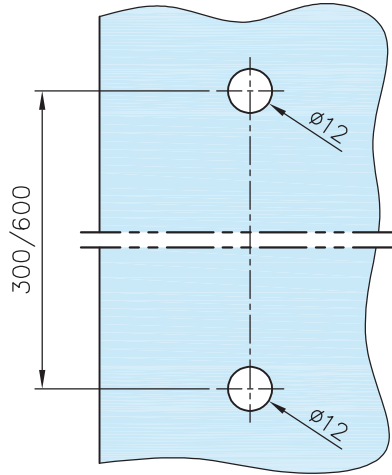

Square Glass Door Handle - 25mm x 25mm Profile

Options:

Material:	Stainless steel AISI 304	Weight: 0,790 kg / 1,285 kg
-----------	--------------------------	-----------------------------

Finish:	Stainless steel design	Anthracite design
---------	------------------------	-------------------

*drawing shows 8mm glass

Square Glass Door Handle - 25mm x 25mm Profile

Stainless Steel Finish Anthracite Black Finish

Glass preparation:

Square Glass Door Handle - 25mm x 25mm Profile

Stainless Steel Finish Anthracite Black Finish