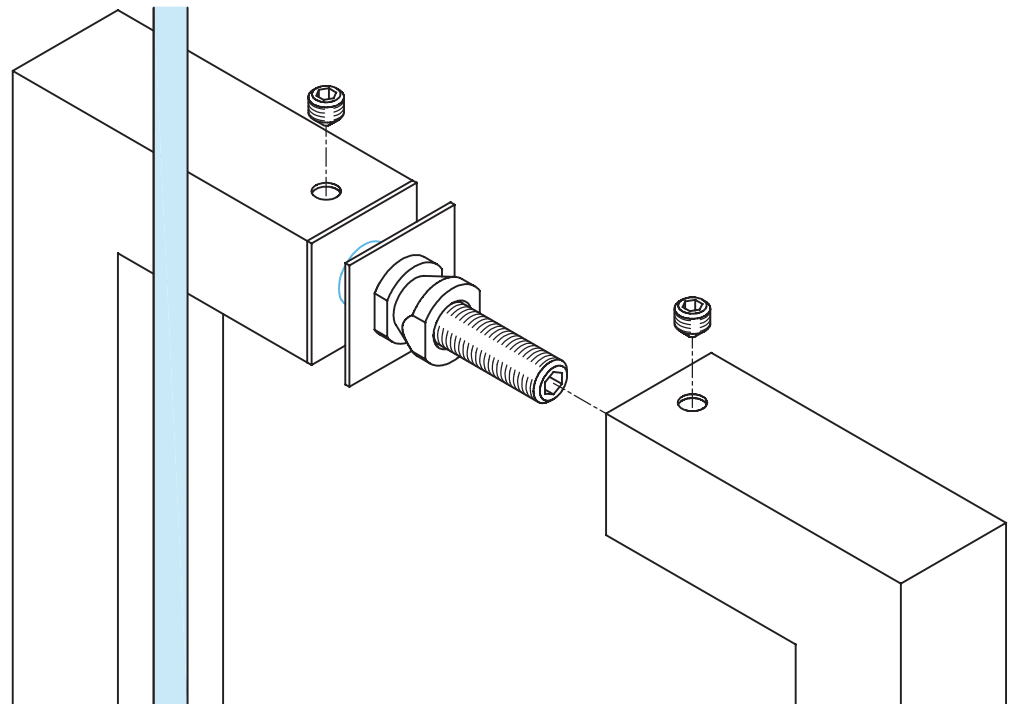

Square Glass Door Handle - 25mm x 25mm Profile

Options:

Material:	Stainless steel AISI 304	Weight: 0,790 kg / 1,285 kg
-----------	--------------------------	-----------------------------

Finish:	Stainless steel design	Anthracite design
---------	------------------------	-------------------

*drawing shows 8mm glass

Square Glass Door Handle - 25mm x 25mm Profile

Stainless Steel Finish Anthracite Black Finish

Glass preparation:

Square Glass Door Handle - 25mm x 25mm Profile

Stainless Steel Finish Anthracite Black Finish

Wooden door mounting: