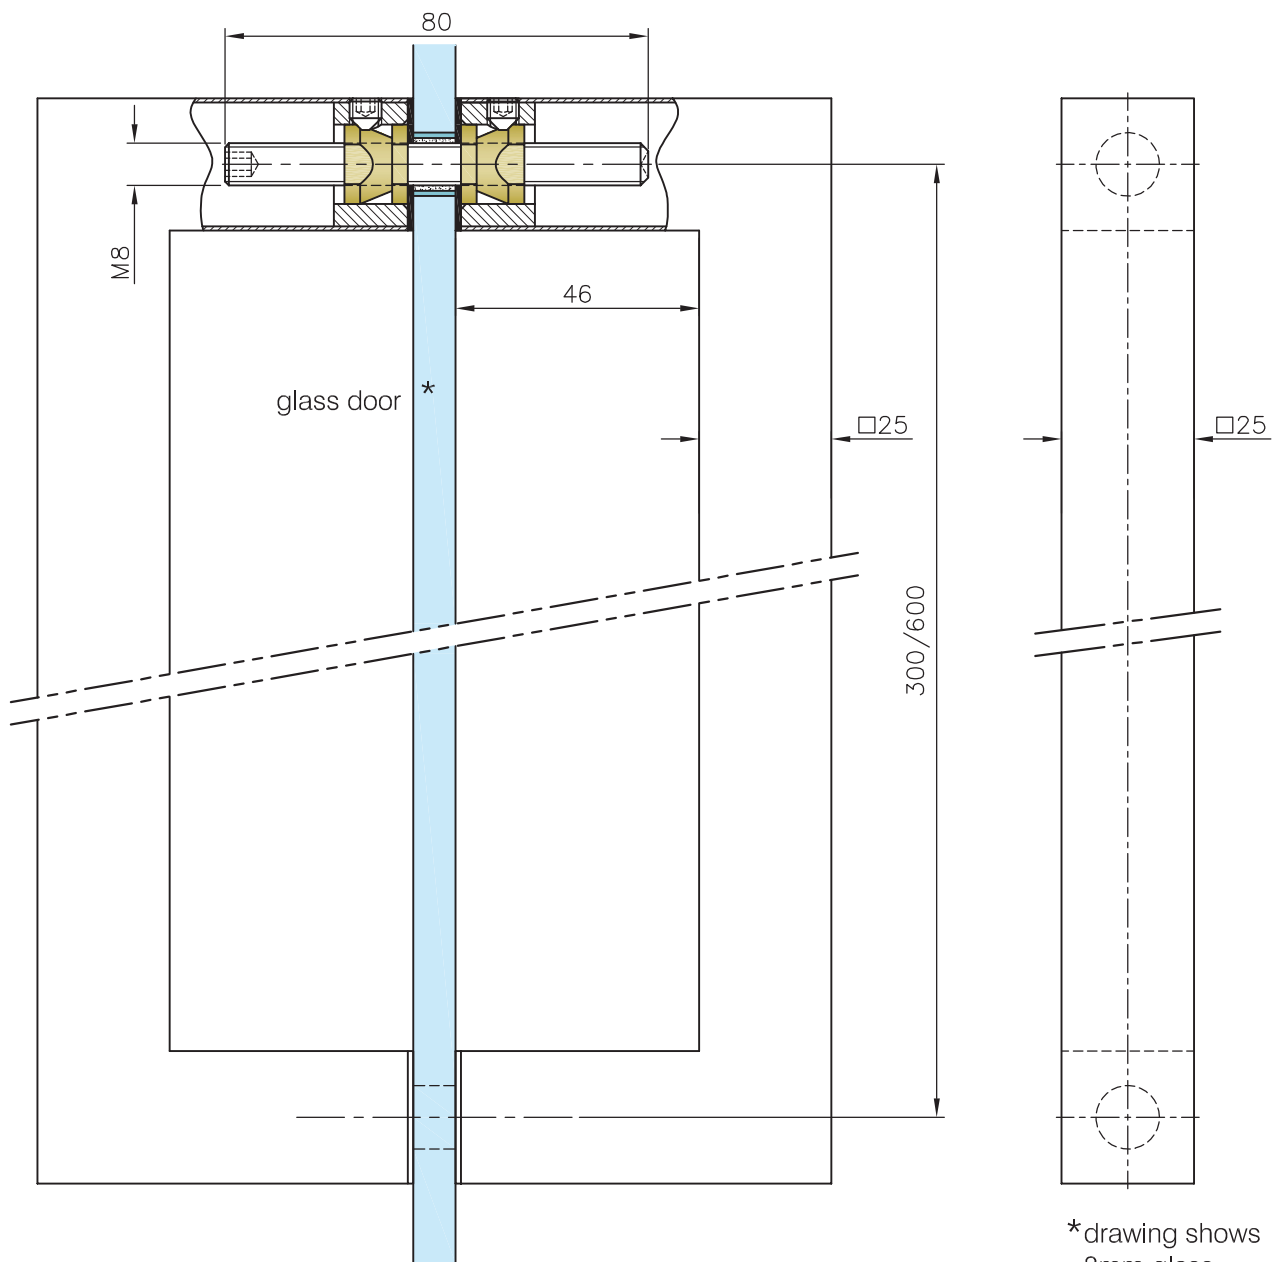

Square Glass Door Handle - 25mm x 25mm Profile

Options:

Material:	Stainless steel AISI 304	Weight: 0,790 kg / 1,285 kg
-----------	--------------------------	-----------------------------

Finish:	Stainless steel design	Anthracite design
---------	------------------------	-------------------

*drawing shows 8mm glass

Square Glass Door Handle - 25mm x 25mm Profile

Stainless Steel Finish Anthracite Black Finish

Glass preparation:

Square Glass Door Handle - 25mm x 25mm Profile

Stainless Steel Finish Anthracite Black Finish

Wooden door mounting: