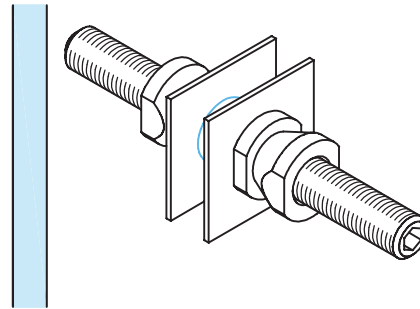

Square Glass Door Handle - 25mm x 25mm Profile

Options:

Material:	Stainless steel AISI 304	Weight: 0,790 kg / 1,285 kg
-----------	--------------------------	-----------------------------

Finish:	Stainless steel design	Anthracite design
---------	------------------------	-------------------

*drawing shows 8mm glass

Square Glass Door Handle - 25mm x 25mm Profile

Stainless Steel Finish Anthracite Black Finish

Glass preparation:

Square Glass Door Handle - 25mm x 25mm Profile

Stainless Steel Finish Anthracite Black Finish