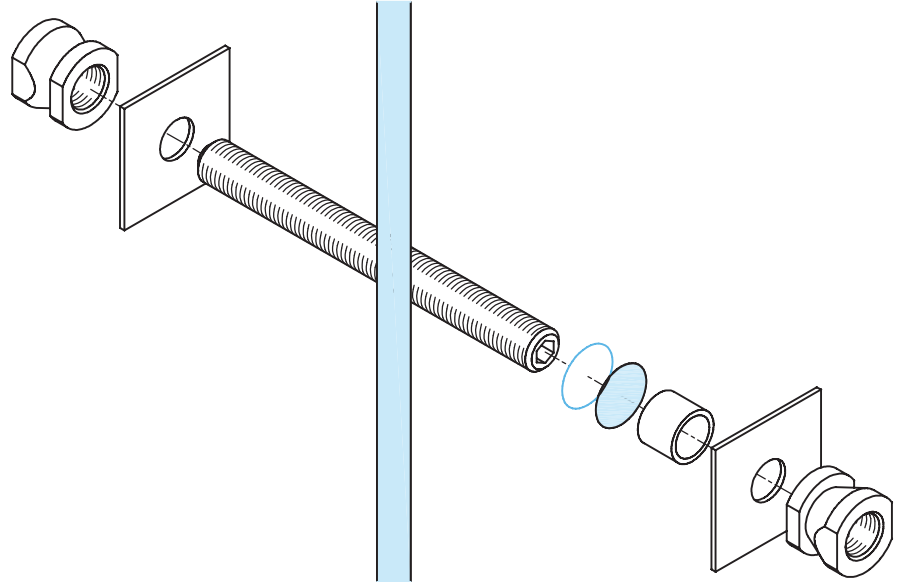

Square Glass Door Handle - 25mm x 25mm Profile

Options:

Material:	Stainless steel AISI 304	Weight: 0,790 kg / 1,285 kg
-----------	--------------------------	-----------------------------

Finish:	Stainless steel design	Anthracite design
---------	------------------------	-------------------

*drawing shows 8mm glass

Square Glass Door Handle - 25mm x 25mm Profile

Stainless Steel Finish Anthracite Black Finish

Glass preparation:

Square Glass Door Handle - 25mm x 25mm Profile

Stainless Steel Finish Anthracite Black Finish

Wooden door mounting: