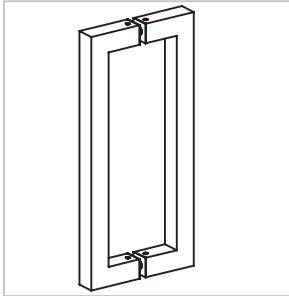

Square Glass Door Handle - 25mm x 25mm Profile

Options:

Material:	Stainless steel AISI 304	Weight: 0,790 kg / 1,285 kg
-----------	--------------------------	-----------------------------

Finish:	Stainless steel design	Anthracite design
---------	------------------------	-------------------

*drawing shows 8mm glass

Square Glass Door Handle - 25mm x 25mm Profile

Stainless Steel Finish Anthracite Black Finish

Glass preparation:

Square Glass Door Handle - 25mm x 25mm Profile

Stainless Steel Finish Anthracite Black Finish