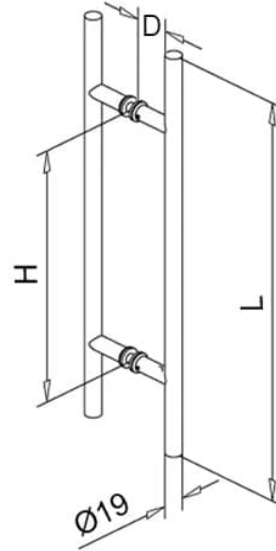

## Door Handle - Bar Shape - Anthracite Black - Style 53

Code	L (mm)	H (mm)	D (mm)	Tube Ø (mm)	Mounting Thickness (mm)	Bore Ø (mm)
47.5303.019.26	300	200	50	19	8 - 40	14
47.5305.019.26	500	300	50	19	8 - 40	14
47.5307.019.26	700	500	50	19	8 - 40	14

A note about dimensional information

Please be aware that dimensions published on our site should be treated as indicative.

We publish dimensions to the best of our ability, however manufacturers can, from time to time, make small alterations to their designs.