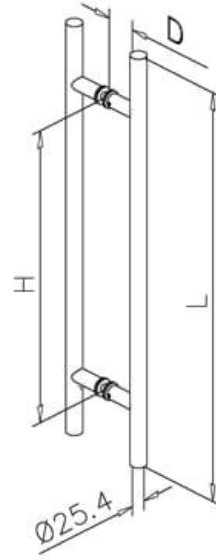

Glass Door Handle - Bar Shape - Style 54 - Anthracite

Code	L (mm)	H (mm)	D (mm)	Tube Ø (mm)	Mounting Thickness (mm)
47.5405.025.26	500	300	43.5	25.4	8 - 40
47.5407.025.26	700	500	50	25.4	8 - 40
47.5410.025.26	1000	800	43.5	25.4	8 - 40

A note about dimensional information

Please be aware that dimensions published on our site should be treated as indicative.

We publish dimensions to the best of our ability, however manufacturers can, from time to time, make small alterations to their designs.