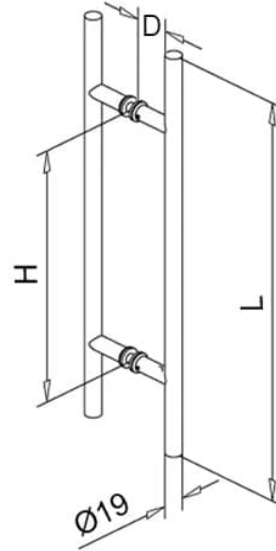

Door Handle - Bar Shape - Brass Effect - Style 53

Code	L (mm)	H (mm)	D (mm)	Tube Ø (mm)	Mounting Thickness (mm)	Bore Ø (mm)
47.5303.019.22	300	200	43.5	19	8 - 40	14
47.5305.019.22	500	300	43.5	19	8 - 40	14
47.5307.019.22	700	500	43.5	19	8 - 40	14

A note about dimensional information

Please be aware that dimensions published on our site should be treated as indicative.

We publish dimensions to the best of our ability, however manufacturers can, from time to time, make small alterations to their designs.