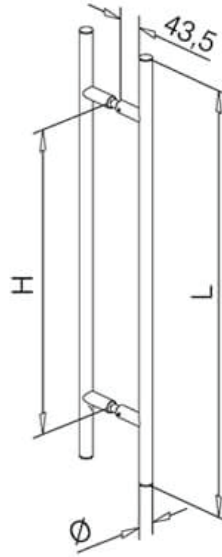

## Sauna Door Handle - Anthracite Finish and Beech Wood

### 19mm Profile

Code	Ø (mm)	L (mm)	H (mm)	Mounting Thickness (mm)
47.5903.019.26	19	300	200	8 - 12,76
47.5905.019.26	19	500	300	8 - 12,76

### 25.4mm Profile

Code	Ø (mm)	L (mm)	H (mm)	Mounting Thickness (mm)
47.5905.025.26	25.4	500	300	8 - 12,76
47.5907.025.26	25.4	700	500	8 - 12,76

A note about dimensional information

Please be aware that dimensions published on our site should be treated as indicative.