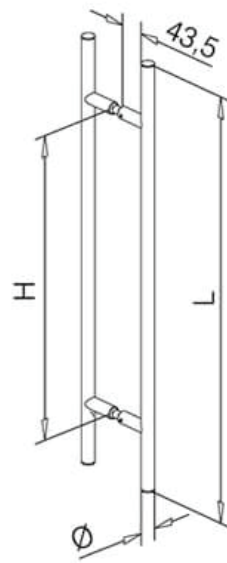

## Sauna Door Handle - Anthracite Finish and Beech Wood

### 19mm Profile

Code	Ø (mm)	L (mm)	H (mm)	Mounting Thickness (mm)
47.5903.019.26	19	300	200	8 - 40
47.5905.019.26	19	500	300	8 - 40

### 25.4mm Profile

Code	Ø (mm)	L (mm)	H (mm)	Mounting Thickness (mm)
47.5905.025.26	25.4	500	300	8 - 40
47.5907.025.26	25.4	700	500	8 - 40

A note about dimensional information

Please be aware that dimensions published on our site should be treated as indicative.