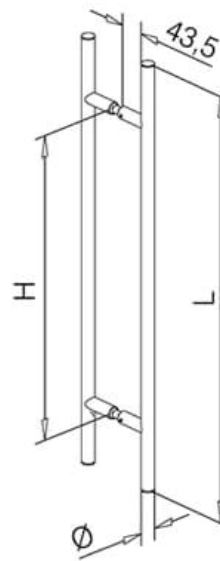

Sauna Door Handle - Chrome and Beech Wood

19mm Profile

Code	Ø (mm)	L (mm)	H (mm)	Mounting Thickness (mm)
47.5903.019.10	19	300	200	8 - 12,76
47.5905.019.10	19	500	300	8 - 12,76

25.4mm Profile

Code	Ø (mm)	L (mm)	H (mm)	Mounting Thickness (mm)
47.5905.025.10	25.4	500	300	8 - 12,76
47.5907.025.10	25.4	700	500	8 - 12,76

A note about dimensional information

Please be aware that dimensions published on our site should be treated as indicative.

We publish dimensions to the best of our ability, however manufacturers can, from time to time, make small alterations to their designs.