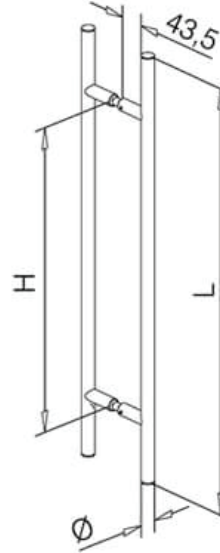

## Sauna Door Handle - Stainless Steel and Beech Wood

### 19mm Profile

Code	Ø (mm)	L (mm)	H (mm)	Mounting Thickness (mm)
47.5903.019.12	19	300	200	8 - 40
47.5905.019.12	19	500	300	8 - 40

### 25.4mm Profile

Code	Ø (mm)	L (mm)	H (mm)	Mounting Thickness (mm)
47.5905.025.12	25.4	500	300	8 - 40
47.5907.025.12	25.4	700	500	8 - 40

A note about dimensional information

Please be aware that dimensions published on our site should be treated as indicative.