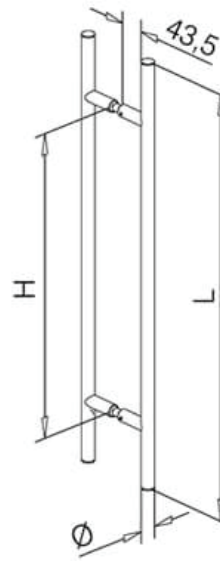

Sauna Door Handle - Stainless Steel and Beech Wood

19mm Profile

Code	Ø (mm)	L (mm)	H (mm)	Mounting Thickness (mm)
47.5903.019.12	19	300	200	8 - 12,76
47.5905.019.12	19	500	300	8 - 12,76

25.4mm Profile

Code	Ø (mm)	L (mm)	H (mm)	Mounting Thickness (mm)
47.5905.025.12	25.4	500	300	8 - 12,76
47.5907.025.12	25.4	700	500	8 - 12,76

A note about dimensional information

Please be aware that dimensions published on our site should be treated as indicative.

We publish dimensions to the best of our ability, however manufacturers can, from time to time, make small alterations to their designs.