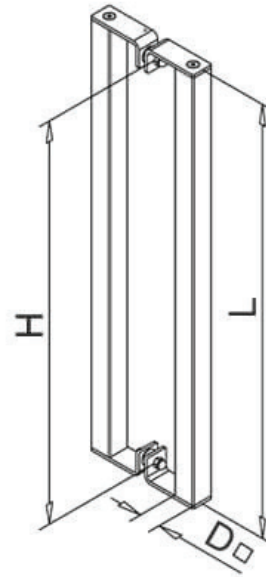

Glass Door Handle - Square - 90 Degree - Stainless Steel

20mm x 20mm Profile

| Code | D (mm) | L (mm) | H (mm) | Mounting Thickness (mm) |
|----------------|---------|--------|--------|-------------------------|
| 47.7105.420.12 | 20 x 20 | 500 | 460 | 6 - 40 |
| 47.7107.420.12 | 20 x 20 | 700 | 660 | 6 - 40 |
| 47.7110.420.12 | 20 x 20 | 1000 | 960 | 6 - 40 |

35mm x 35mm Profile

| Code | D (mm) | L (mm) | H (mm) | Mounting Thickness (mm) |
|----------------|---------|--------|--------|-------------------------|
| 47.7107.435.12 | 35 x 35 | 700 | 650 | 6 - 40 |
| 47.7110.435.12 | 35 x 35 | 1000 | 950 | 6 - 40 |
| 47.7112.435.12 | 35 x 35 | 1200 | 1150 | 6 - 40 |