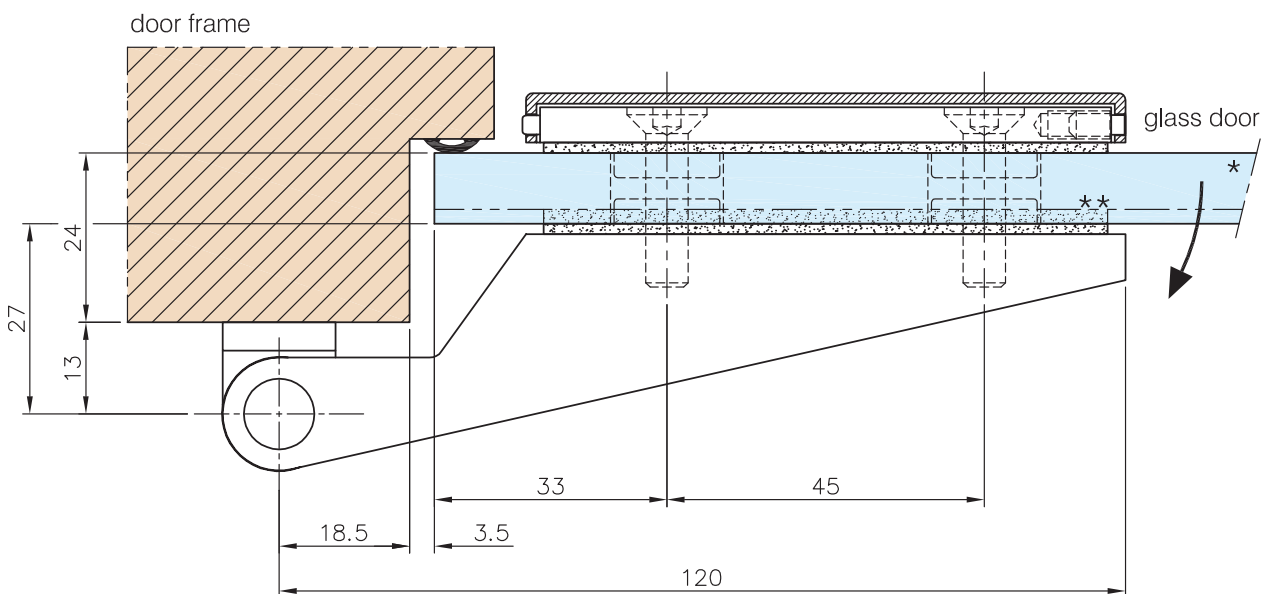

## Glass Door Hinge - Long D Shape

45.2250.000.20

Options:

Material: Stainless steel AISI 304

Finish: Stainless steel design

\* drawing shows 10 mm glass  
( - - - - line shows 8 mm glass)

\*\* drawing shows additional rubber  
for use with 8 mm glass

**Glass Door Hinge - Long D Shape**

45.2250.000.20

glass cutout

max. load weights and door width