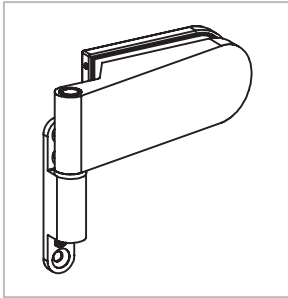

## Glass Door Hinge - Long D Shape

45.2250.000.20

Options:

Material: Stainless steel AISI 304

Finish: Stainless steel design

\* drawing shows 10 mm glass  
( - - - - line shows 8 mm glass)

\*\* drawing shows additional rubber  
for use with 8 mm glass

**Glass Door Hinge - Long D Shape**

45.2250.000.20

glass cutout

max. load weights and door width