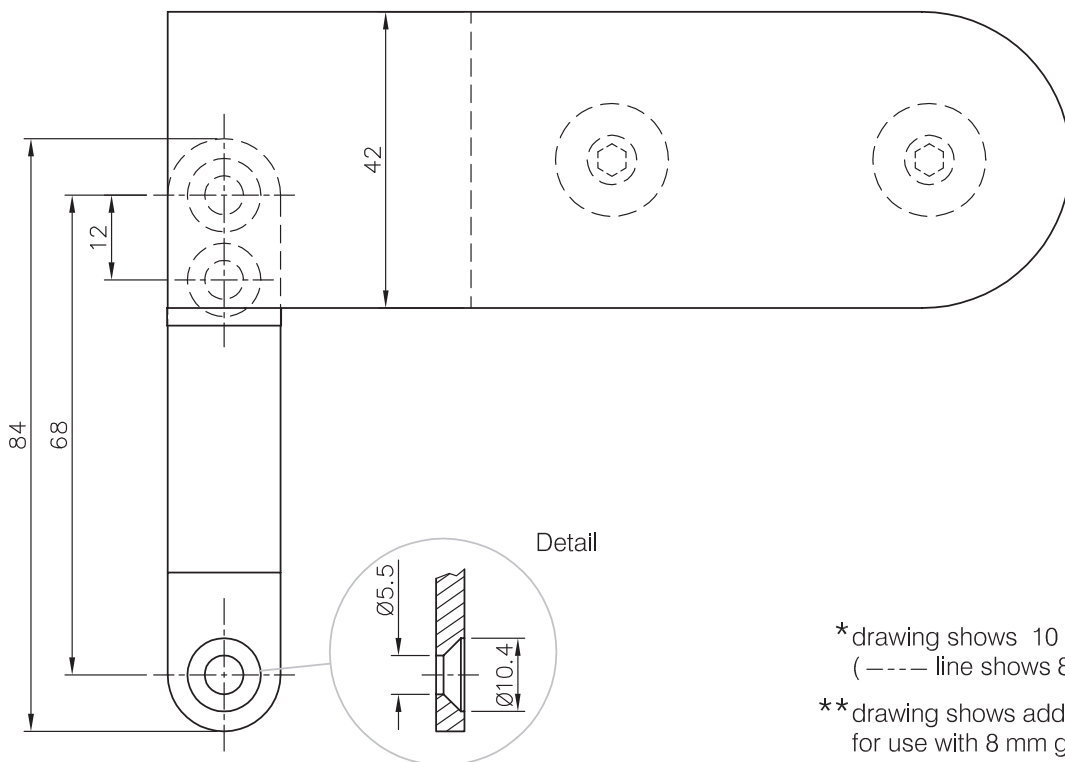

## Glass Door Hinge - Long D Shape

45.2250.000.20

Options:

Material: Stainless steel AISI 304

Finish: Stainless steel design

\* drawing shows 10 mm glass  
( - - - - line shows 8 mm glass)

\*\* drawing shows additional rubber  
for use with 8 mm glass

**Glass Door Hinge - Long D Shape**

45.2250.000.20

glass cutout

max. load weights and door width