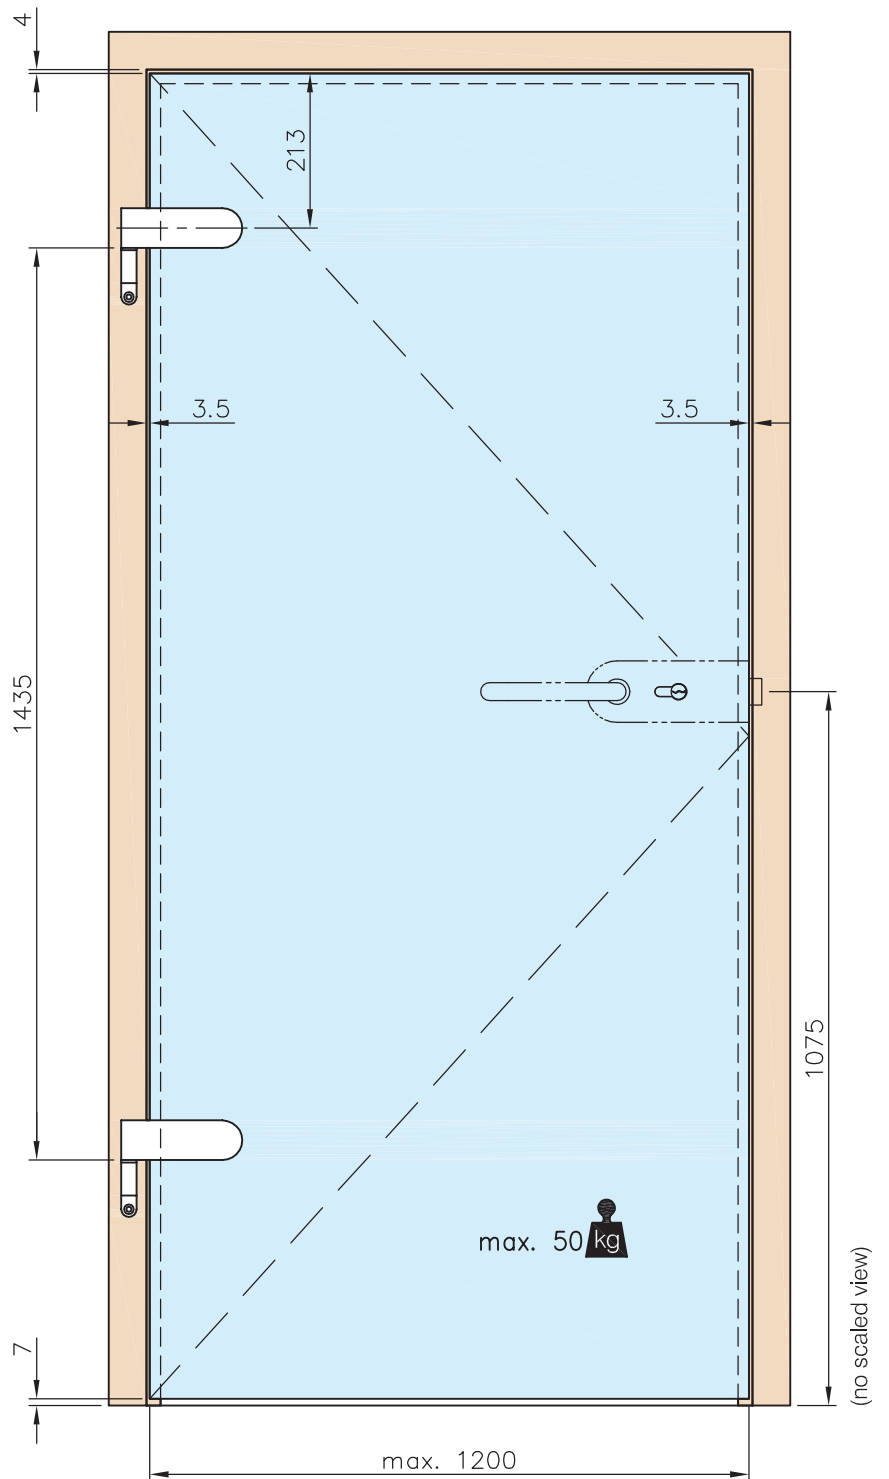

## Glass Door Hinge - Long D Shape

45.2250.000.20

Options:

Material: Stainless steel AISI 304

Finish: Stainless steel design

\* drawing shows 10 mm glass  
( - - - - line shows 8 mm glass)

\*\* drawing shows additional rubber  
for use with 8 mm glass

**Glass Door Hinge - Long D Shape**

45.2250.000.20

glass cutout

max. load weights and door width