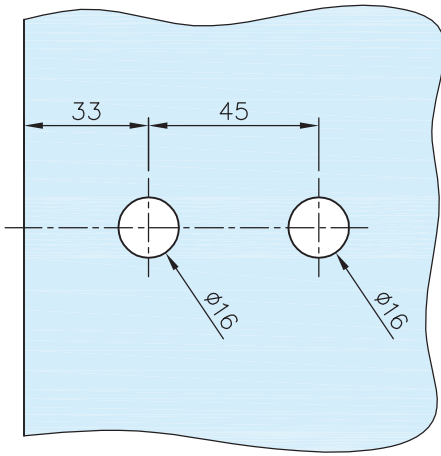

## Glass Door Hinge - Long D Shape

45.2250.000.20

Options:

Material: Stainless steel AISI 304

Finish: Stainless steel design

\* drawing shows 10 mm glass  
( - - - - line shows 8 mm glass)

\*\* drawing shows additional rubber  
for use with 8 mm glass

**Glass Door Hinge - Long D Shape**

45.2250.000.20

glass cutout

max. load weights and door width