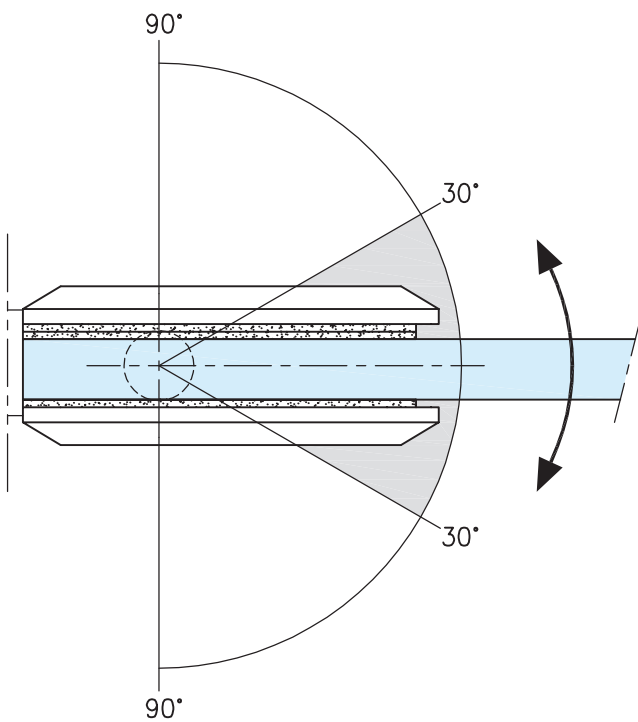

Glass Door Hinge - Glass/Wall Fixing

41.3012.090.12

Glass Door Hinge - Glass/Wall Fixing

41.3012.090.12

glass cutout

max. load weights and door width

automatic closing action from 30°