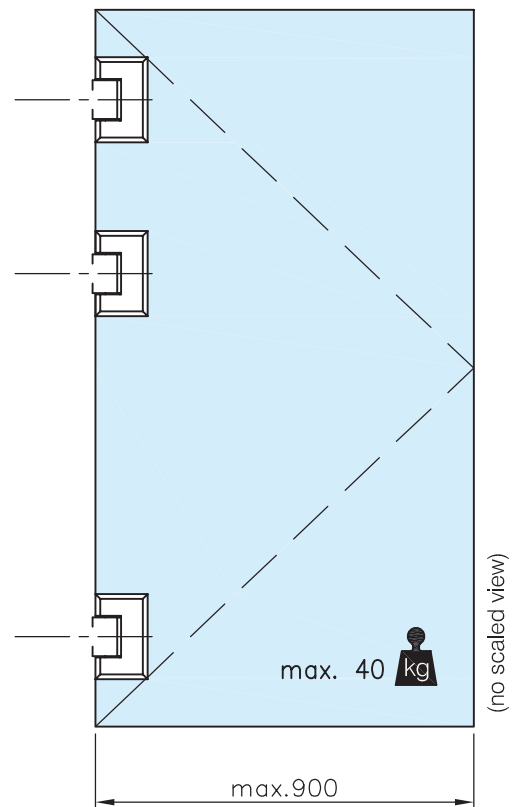

Glass Door Hinge - Glass/Wall Fixing

41.3012.090.12

Glass Door Hinge - Glass/Wall Fixing

41.3012.090.12

glass cutout

max. load weights and door width

automatic closing action from 30°