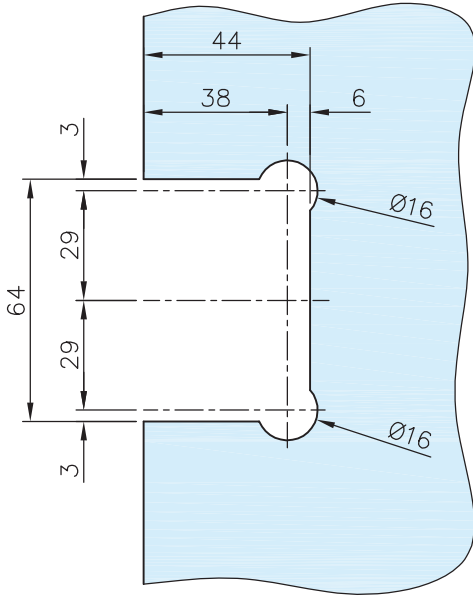

Glass Door Hinge - Glass/Wall Fixing

41.3012.090.12

Glass Door Hinge - Glass/Wall Fixing

41.3012.090.12

glass cutout

max. load weights and door width

automatic closing action from 30°