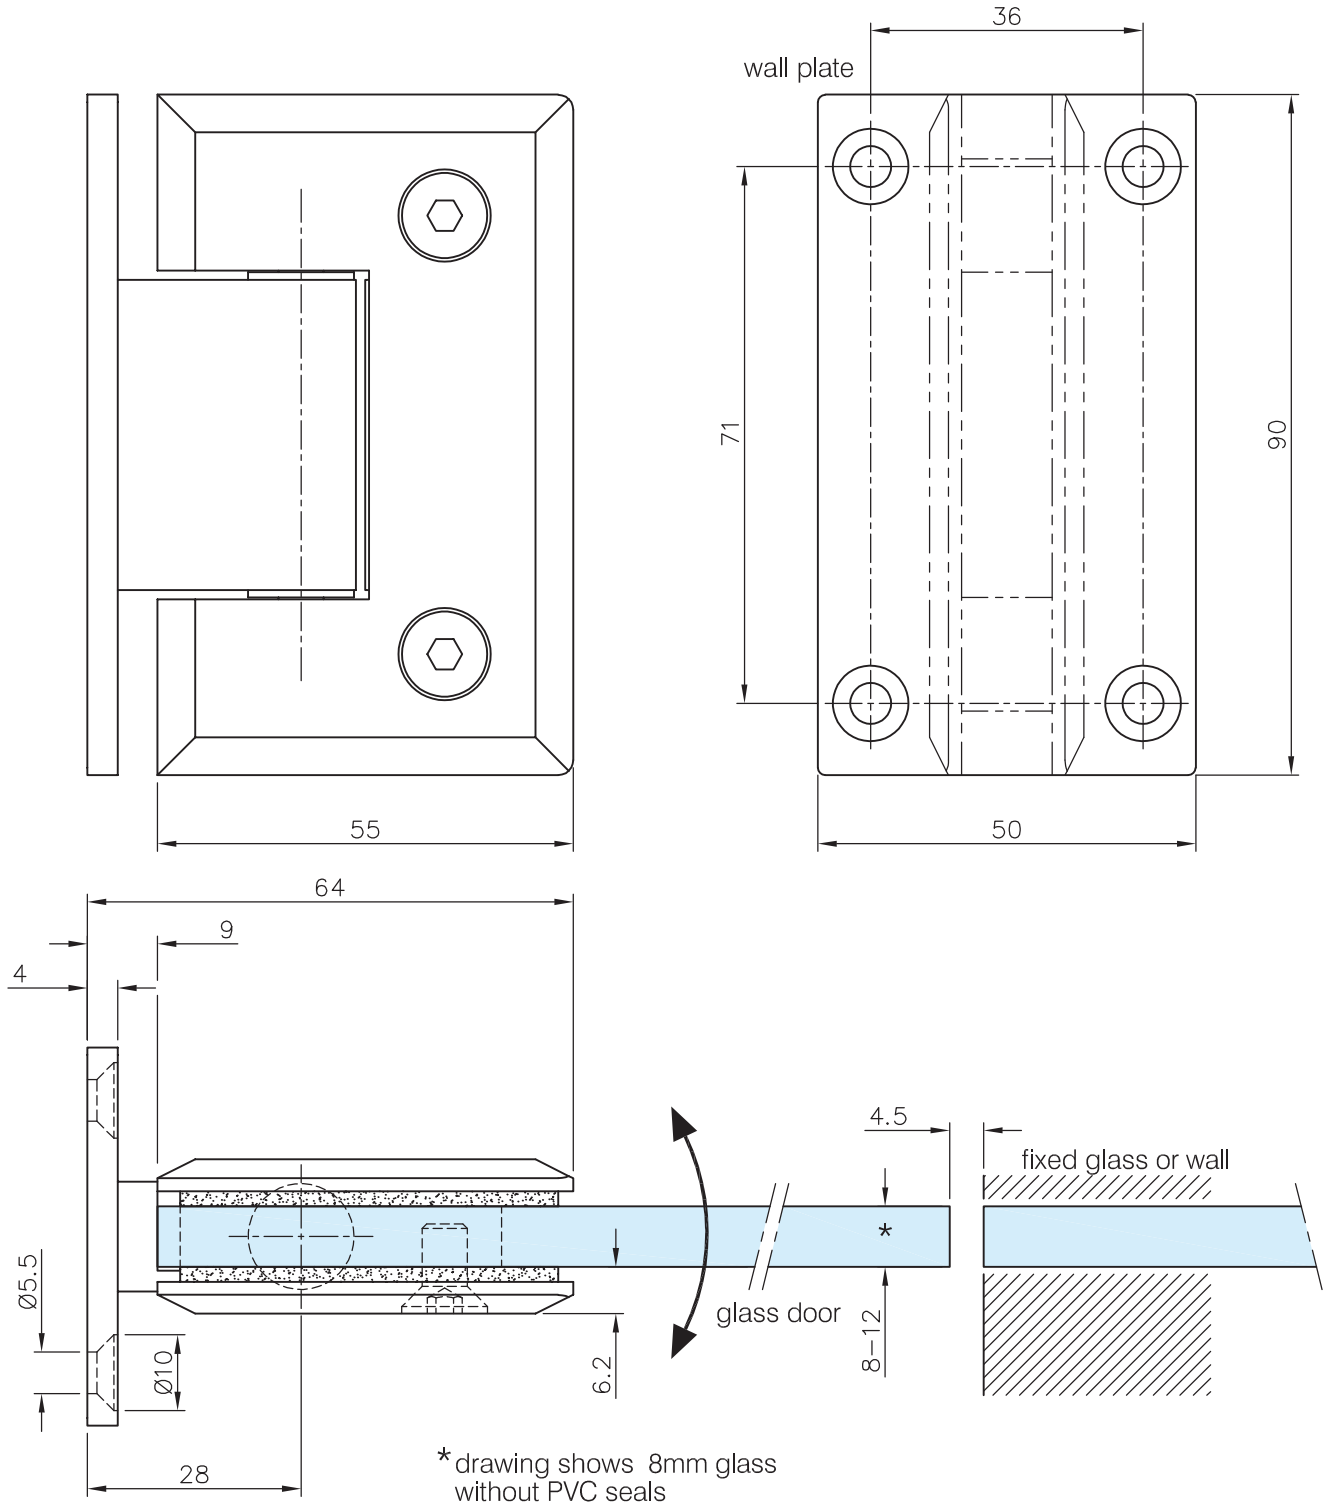

Glass Door Hinge - Glass/Wall Fixing

41.3012.090.12

Glass Door Hinge - Glass/Wall Fixing

41.3012.090.12

glass cutout

max. load weights and door width

automatic closing action from 30°