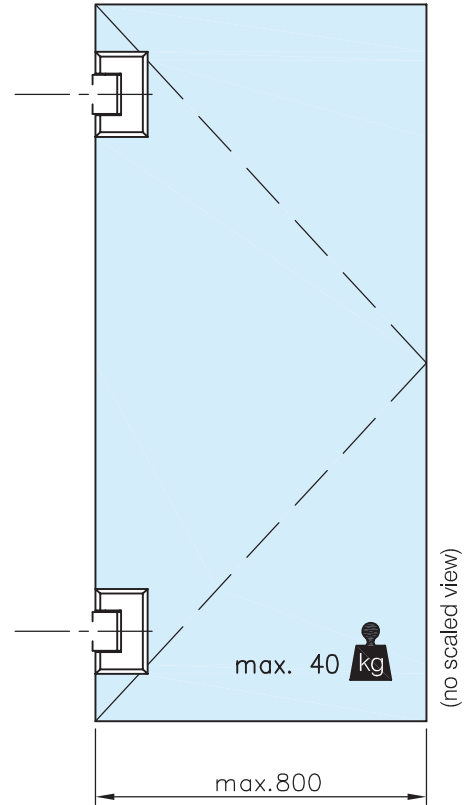

Glass Door Hinge - Glass/Wall Fixing

41.3012.090.12

Glass Door Hinge - Glass/Wall Fixing

41.3012.090.12

glass cutout

max. load weights and door width

automatic closing action from 30°