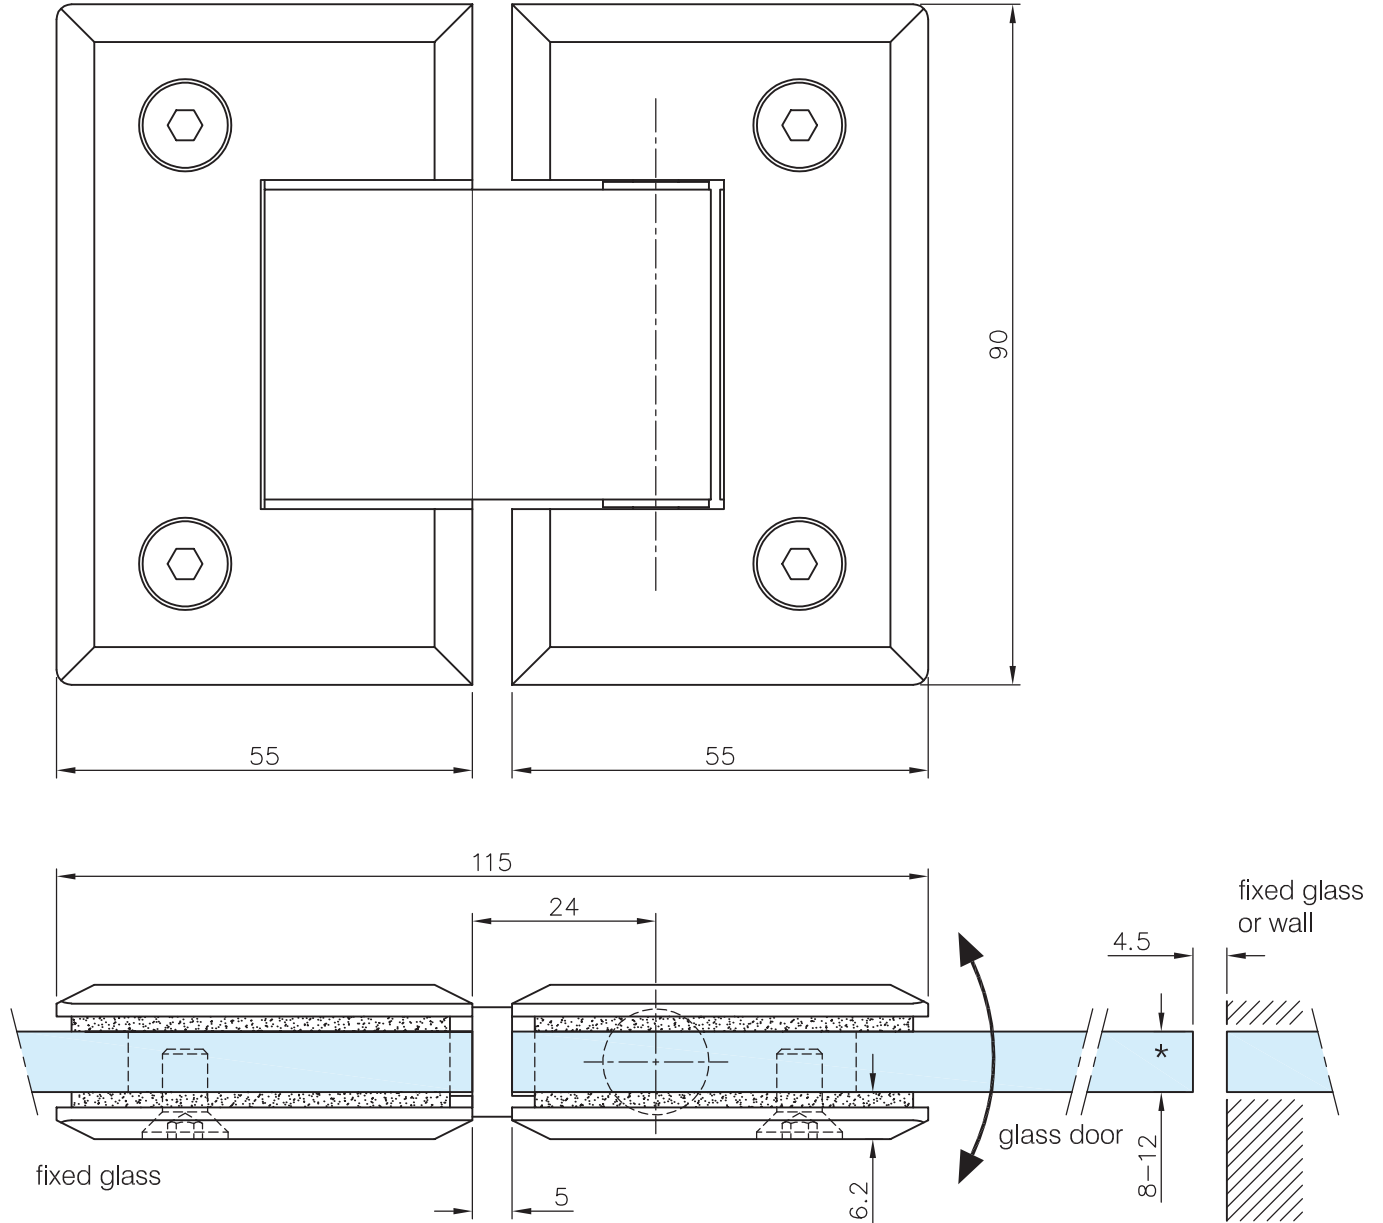

**Glass Door Hinge - Glass/Glass Fixing**

**41.3212.090.12**

\* drawing shows 8mm glass without PVC seals

**Glass Door Hinge - Glass/Glass Fixing**

**41.3212.090.12**

glass cutout (same cutout for fixed glass panel)

max. load weights and door width

automatic closing action from 30°