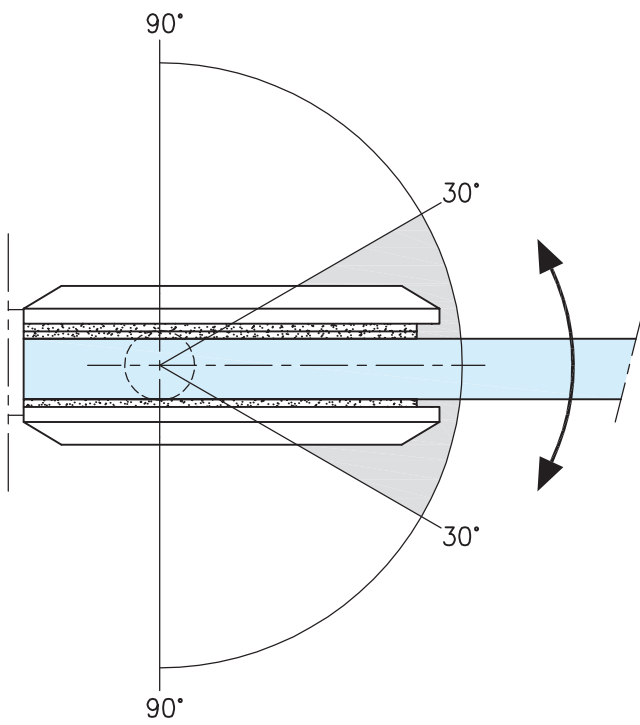

**Glass Door Hinge - Glass/Glass Fixing**

**41.3212.090.12**

\* drawing shows 8mm glass without PVC seals

**Glass Door Hinge - Glass/Glass Fixing**

**41.3212.090.12**

glass cutout (same cutout for fixed glass panel)

max. load weights and door width

automatic closing action from 30°