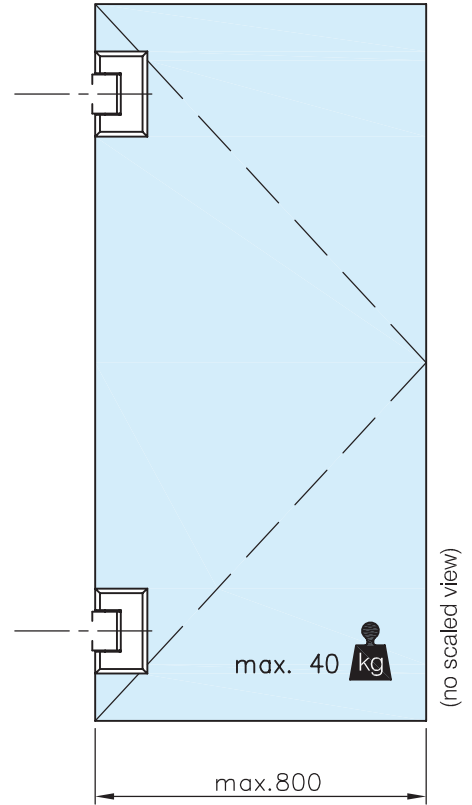

**Glass Door Hinge - Glass/Glass Fixing**

**41.3212.090.12**

\* drawing shows 8mm glass without PVC seals

**Glass Door Hinge - Glass/Glass Fixing**

**41.3212.090.12**

glass cutout (same cutout for fixed glass panel)

max. load weights and door width

automatic closing action from 30°