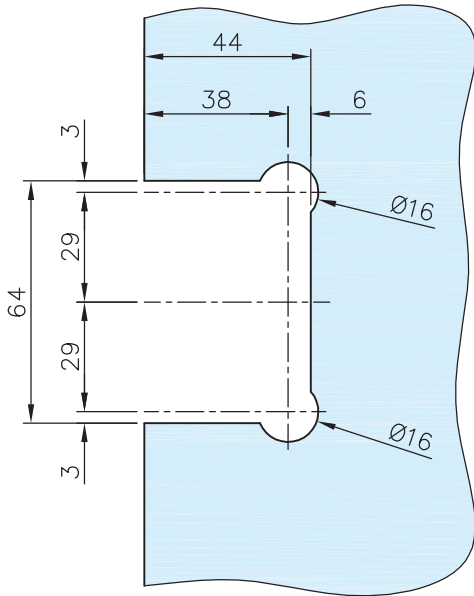

**Glass Door Hinge - Glass/Glass Fixing**

**41.3212.090.12**

\* drawing shows 8mm glass without PVC seals

**Glass Door Hinge - Glass/Glass Fixing**

**41.3212.090.12**

glass cutout (same cutout for fixed glass panel)

max. load weights and door width

automatic closing action from 30°