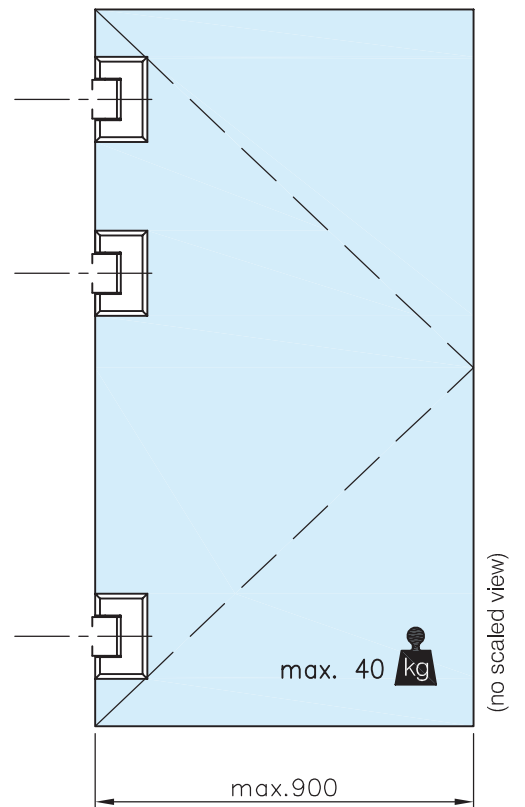

**Glass Door Hinge - Glass/Glass Fixing**

**41.3212.090.12**

\* drawing shows 8mm glass without PVC seals

**Glass Door Hinge - Glass/Glass Fixing**

**41.3212.090.12**

glass cutout (same cutout for fixed glass panel)

max. load weights and door width

automatic closing action from 30°