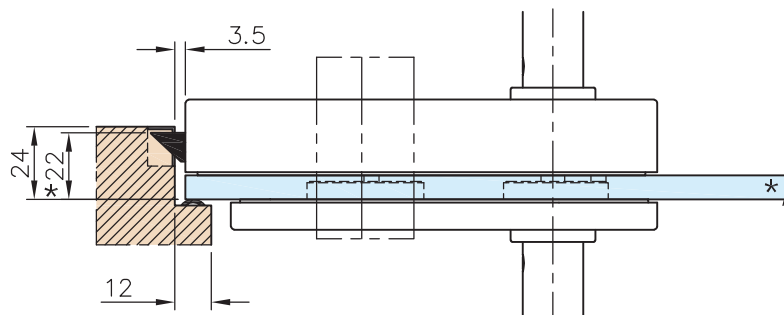

Glass Door Lock - D Shape - Lever Handle

45.2210.002.12

Options:

Material: Stainless steel AISI 304

Weight: 1,3 kg

Finish: Stainless steel design

Please Note: Glass doors will require professional drilling at manufacture stage.

example wooden
door frame

*drawing shows
8mm glass

Glass Door Lock - D Shape - Lever Handle

45.2210.002.12

Glass preparation:

*Recommended door handle height

Glass Door Lock - D Shape - Lever Handle

45.2210.002.12

Detail aluminium frame: