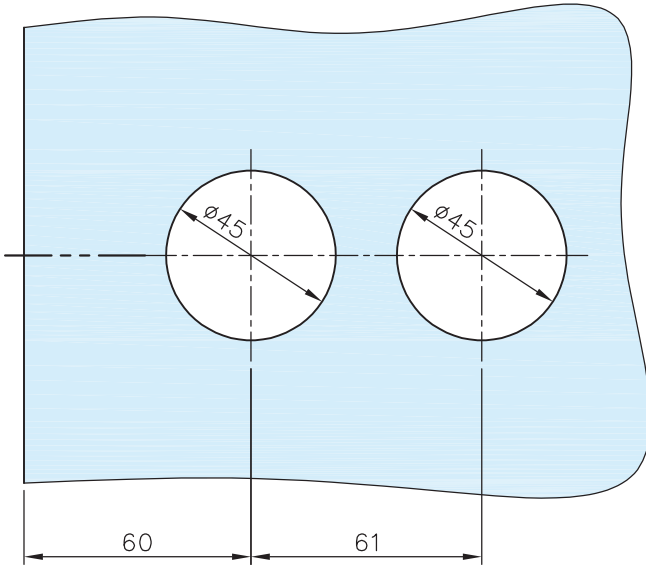

Glass Door Lock - D Shape - Lever Handle

45.2210.002.12

Options:

Material: Stainless steel AISI 304

Weight: 1,3 kg

Finish: Stainless steel design

Please Note: Glass doors will require professional drilling at manufacture stage.

example wooden
door frame

*drawing shows
8mm glass

Glass Door Lock - D Shape - Lever Handle

45.2210.002.12

Glass preparation:

*Recommended door handle height

Glass Door Lock - D Shape - Lever Handle

45.2210.002.12