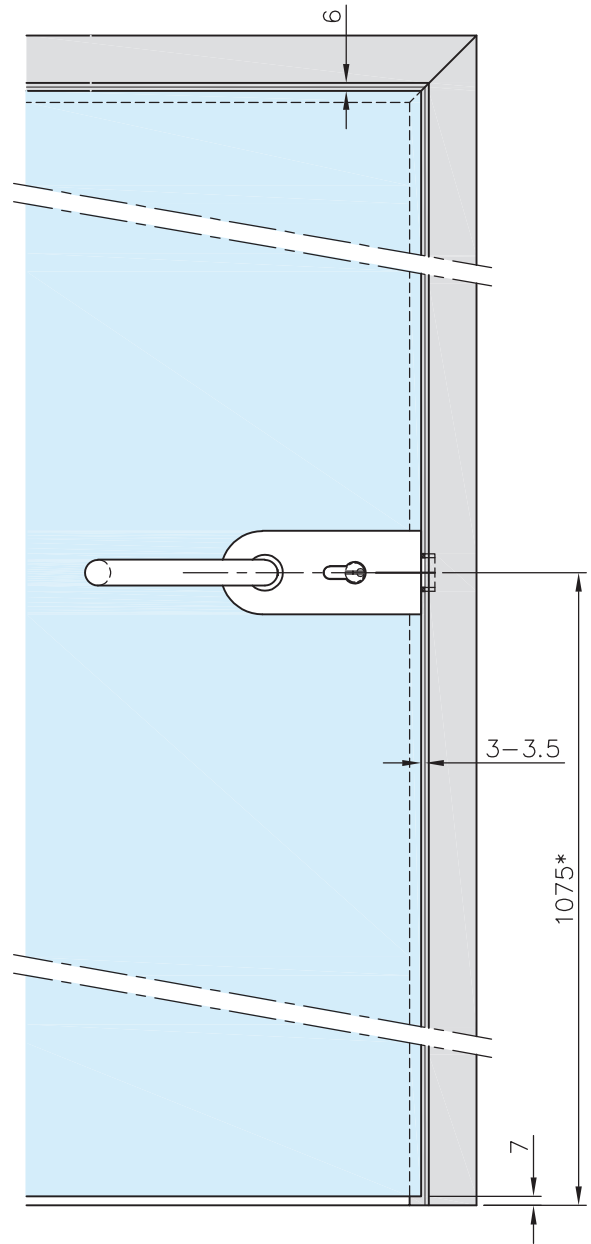

Glass Door Lock - D Shape - Lever Handle

45.2210.002.12

Options:

Material: Stainless steel AISI 304

Weight: 1,3 kg

Finish: Stainless steel design

Please Note: Glass doors will require professional drilling at manufacture stage.

example wooden
door frame

*drawing shows
8mm glass

Glass Door Lock - D Shape - Lever Handle

45.2210.002.12

Glass preparation:

*Recommended door handle height

Glass Door Lock - D Shape - Lever Handle

45.2210.002.12

Detail aluminium frame: