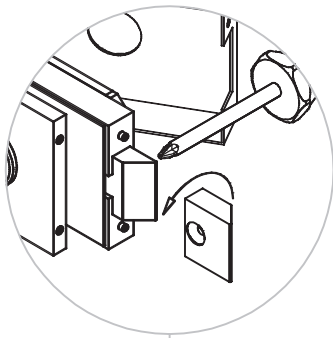

Glass Door Lock - D Shape - Lever Handle

45.2210.002.12

Options:

Material: Stainless steel AISI 304

Weight: 1,3 kg

Finish: Stainless steel design

Please Note: Glass doors will require professional drilling at manufacture stage.

example wooden
door frame

*drawing shows
8mm glass

Glass Door Lock - D Shape - Lever Handle

45.2210.002.12

Glass preparation:

*Recommended door handle height

Glass Door Lock - D Shape - Lever Handle

45.2210.002.12