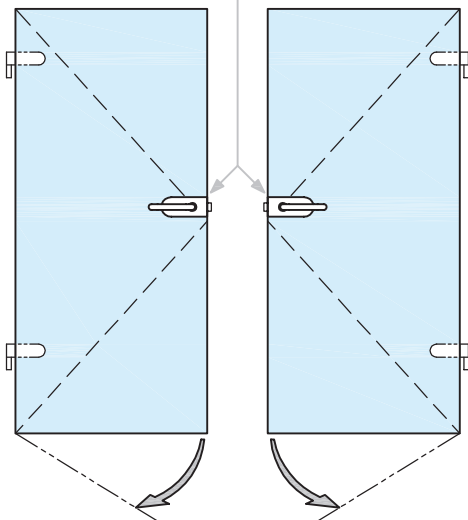

Glass Door Lock - D Shape - Lever Handle

45.2210.002.12

Options:

Material: Stainless steel AISI 304

Weight: 1,3 kg

Finish: Stainless steel design

Please Note: Glass doors will require professional drilling at manufacture stage.

example wooden
door frame

*drawing shows
8mm glass

Glass Door Lock - D Shape - Lever Handle

45.2210.002.12

Glass preparation:

*Recommended door handle height

Glass Door Lock - D Shape - Lever Handle

45.2210.002.12