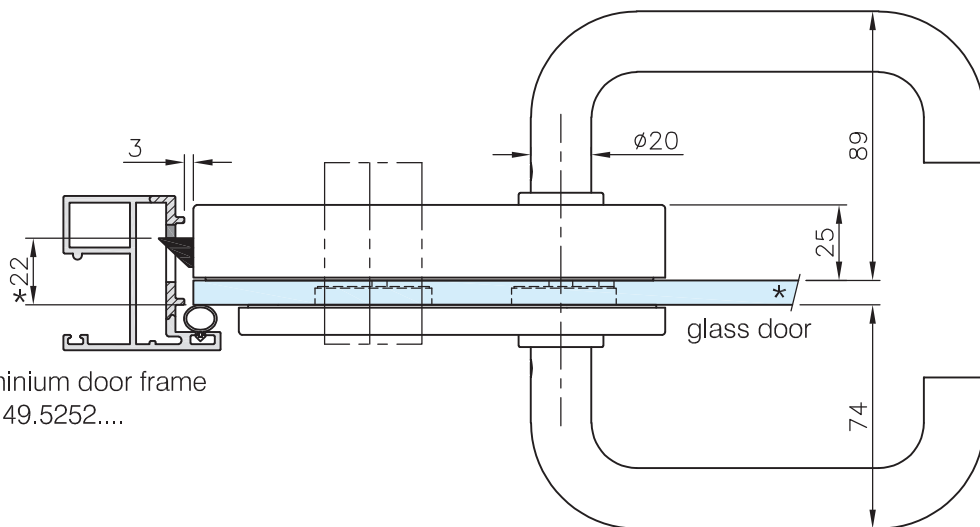

Glass Door Lock - D Shape - Lever Handle

45.2210.002.12

Options:

Material: Stainless steel AISI 304

Weight: 1,3 kg

Finish: Stainless steel design

Please Note: Glass doors will require professional drilling at manufacture stage.

example wooden
door frame

*drawing shows
8mm glass

Glass Door Lock - D Shape - Lever Handle

45.2210.002.12

Glass preparation:

*Recommended door handle height

Glass Door Lock - D Shape - Lever Handle

45.2210.002.12

Detail aluminium frame: