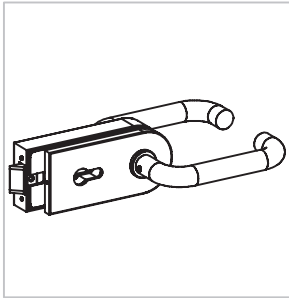

Glass Door Lock - D Shape - Lever Handle

45.2210.002.12

Options:

Material: Stainless steel AISI 304

Weight: 1,3 kg

Finish: Stainless steel design

Please Note: Glass doors will require professional drilling at manufacture stage.

example wooden
door frame

*drawing shows
8mm glass

Glass Door Lock - D Shape - Lever Handle

45.2210.002.12

Glass preparation:

*Recommended door handle height

Glass Door Lock - D Shape - Lever Handle

45.2210.002.12