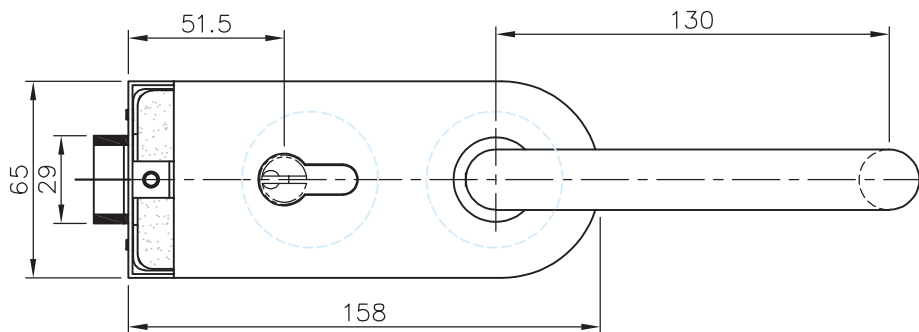

Glass Door Lock - D Shape - Lever Handle

45.2210.002.12

Options:

Material: Stainless steel AISI 304

Weight: 1,3 kg

Finish: Stainless steel design

Please Note: Glass doors will require professional drilling at manufacture stage.

example wooden
door frame

*drawing shows
8mm glass

Glass Door Lock - D Shape - Lever Handle

45.2210.002.12

Glass preparation:

*Recommended door handle height

Glass Door Lock - D Shape - Lever Handle

45.2210.002.12

Detail aluminium frame: