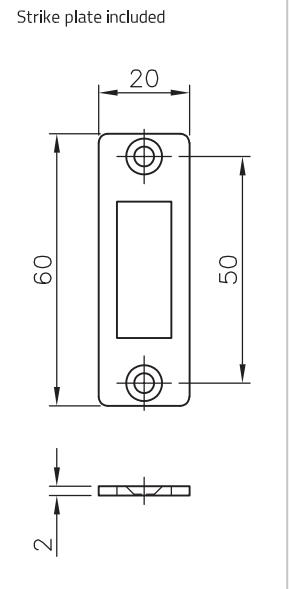

Glass Door Lock - D Shape - Lever Handle

45.2210.002.12

Options:

Material: Stainless steel AISI 304

Weight: 1,3 kg

Finish: Stainless steel design

Please Note: Glass doors will require professional drilling at manufacture stage.

example wooden
door frame

*drawing shows
8mm glass

Glass Door Lock - D Shape - Lever Handle

45.2210.002.12

Glass preparation:

*Recommended door handle height

Glass Door Lock - D Shape - Lever Handle

45.2210.002.12