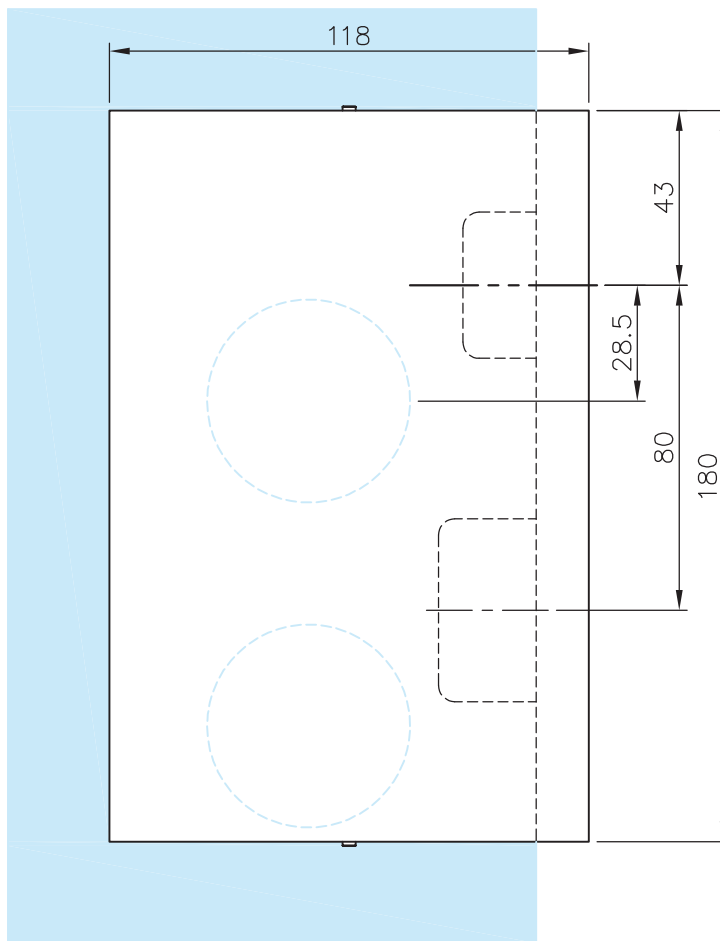

Glass Door Strike Box - Left

Options

8mm
-
12mm

DIN links / Left

Material: Stainless Steel AISI 304

Weight: 1.4kg

Finish: Stainless steel design

Anthracite design

*drawing shows 10mm glass

Glass Door Strike Box - Left

Glass preparation:

*Recommended door handle height

**Example shows DIN links door