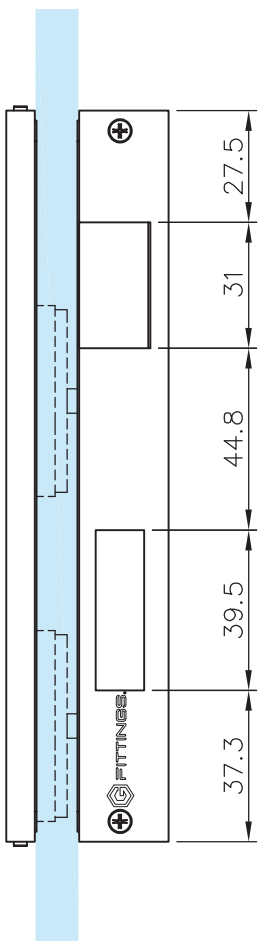

Glass Door Strike Box - Left

Options

8mm
-
12mm

DIN links / Left

Material: Stainless Steel AISI 304

Weight: 1.4kg

Finish: Stainless steel design

Anthracite design

*drawing shows 10mm glass

Glass Door Strike Box - Left

Glass preparation:

*Recommended door handle height

**Example shows DIN links door