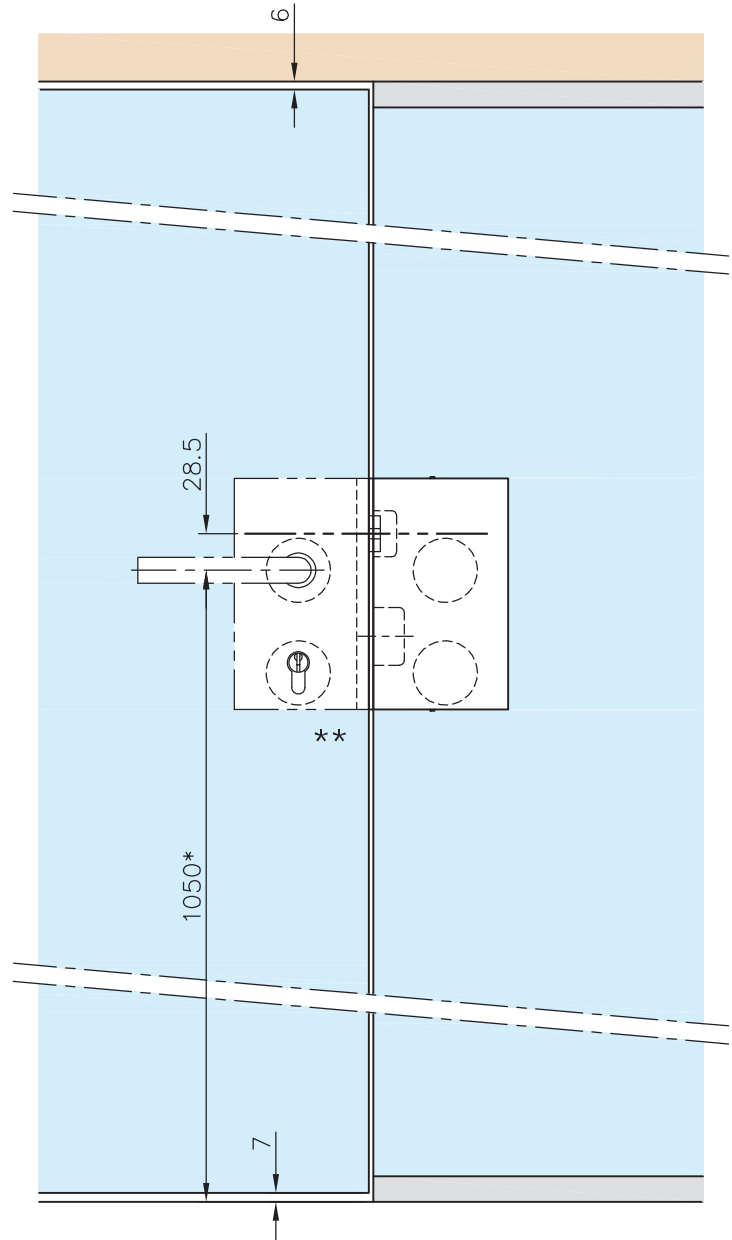

Glass Door Strike Box - Left

Options

8mm
-
12mm

DIN links / Left

Material: Stainless Steel AISI 304

Weight: 1.4kg

Finish: Stainless steel design

Anthracite design

*drawing shows 10mm glass

Glass Door Strike Box - Left

Glass preparation:

*Recommended door handle height

**Example shows DIN links door