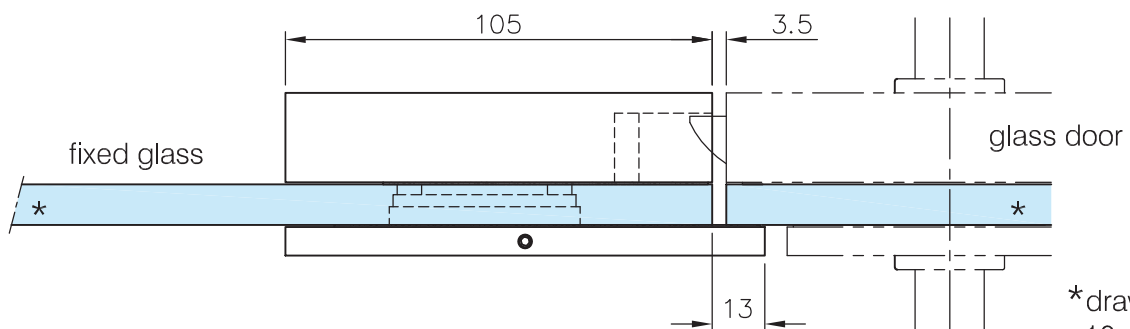

Glass Door Strike Box - Left

Options

8mm
-
12mm

DIN links / Left

Material: Stainless Steel AISI 304

Weight: 1.4kg

Finish: Stainless steel design

Anthracite design

*drawing shows 10mm glass

Glass Door Strike Box - Left

Glass preparation:

*Recommended door handle height

**Example shows DIN links door