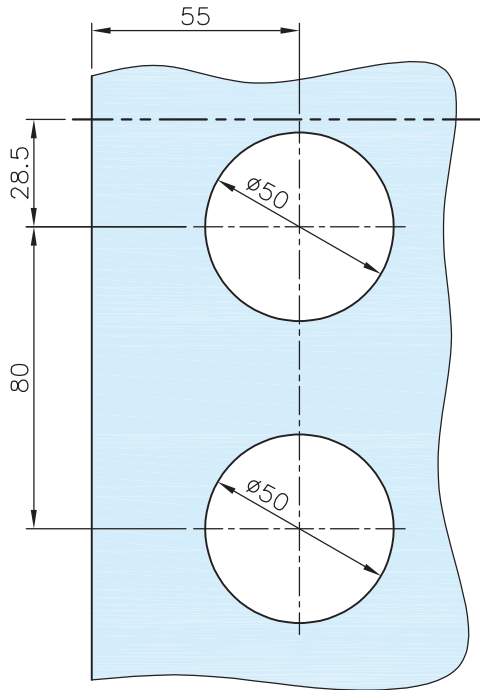

Glass Door Strike Box - Left

Options

8mm
-
12mm

DIN links / Left

Material: Stainless Steel AISI 304

Weight: 1.4kg

Finish: Stainless steel design

Anthracite design

*drawing shows 10mm glass

Glass Door Strike Box - Left

Glass preparation:

*Recommended door handle height

**Example shows DIN links door