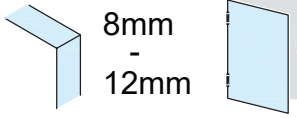

Glass Door Strike Box - Left

Options

8mm
-
12mm

DIN links / Left

Material: Stainless Steel AISI 304

Weight: 1.4kg

Finish: Stainless steel design

Anthracite design

*drawing shows 10mm glass

Glass Door Strike Box - Left

Glass preparation:

*Recommended door handle height

**Example shows DIN links door