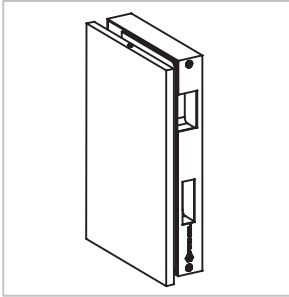

Glass Door Strike Box - Left

Options

8mm
-
12mm

DIN links / Left

Material: Stainless Steel AISI 304

Weight: 1.4kg

Finish: Stainless steel design

Anthracite design

*drawing shows 10mm glass

Glass Door Strike Box - Left

Glass preparation:

*Recommended door handle height

**Example shows DIN links door