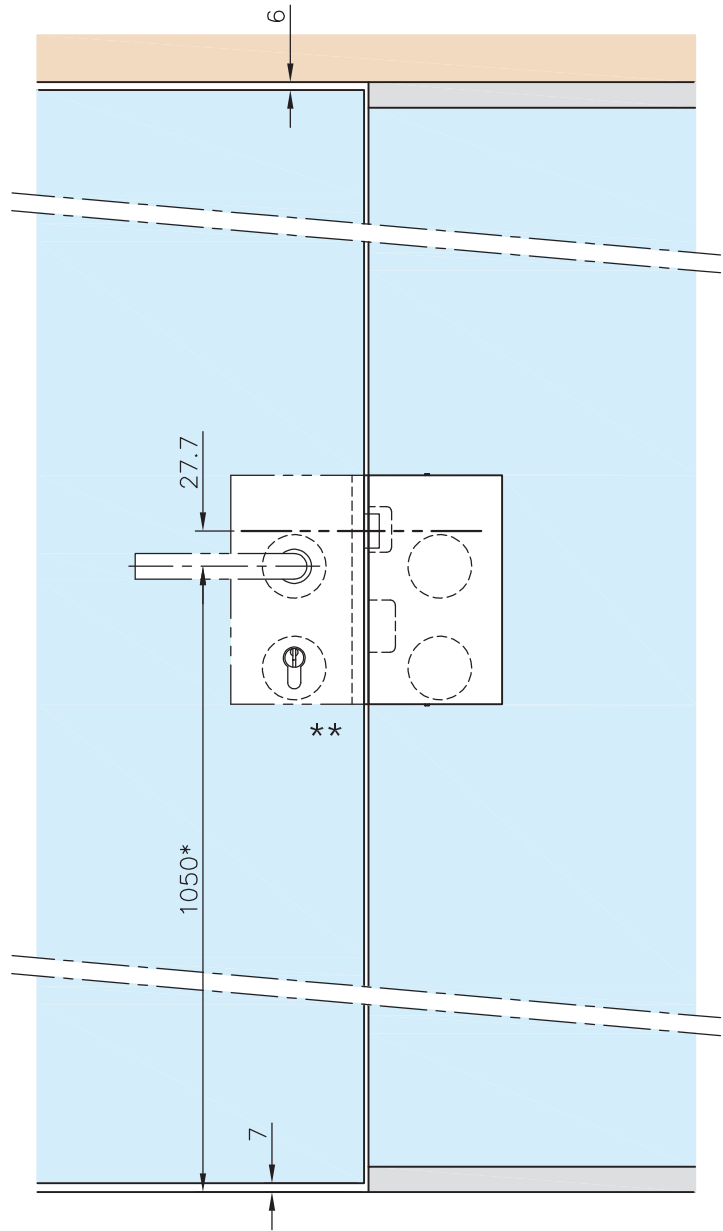

Glass Door Strike Box - Right

Options

DIN links / Right

Material: Stainless Steel AISI 304

Weight: 1.4kg

Finish: Stainless steel design

Anthracite design

*drawing shows 10mm glass

Glass Door Strike Box - Right

*Recommended door handle height **Example shows DIN links door