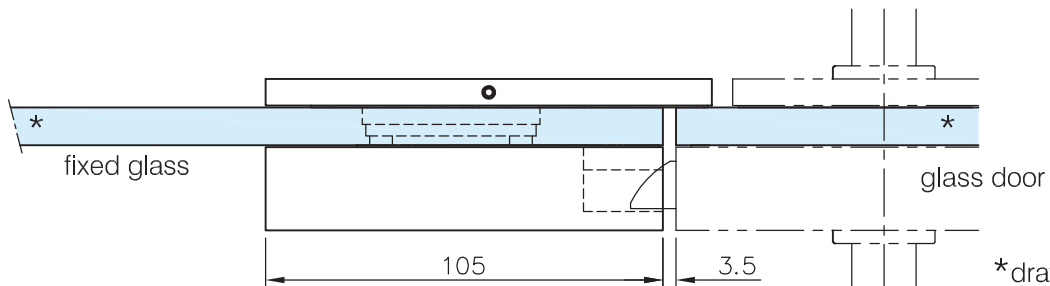

Glass Door Strike Box - Right

Options

DIN links / Right

Material: Stainless Steel AISI 304

Weight: 1.4kg

Finish: Stainless steel design

Anthracite design

*drawing shows 10mm glass

Glass Door Strike Box - Right

*Recommended door handle height **Example shows DIN links door