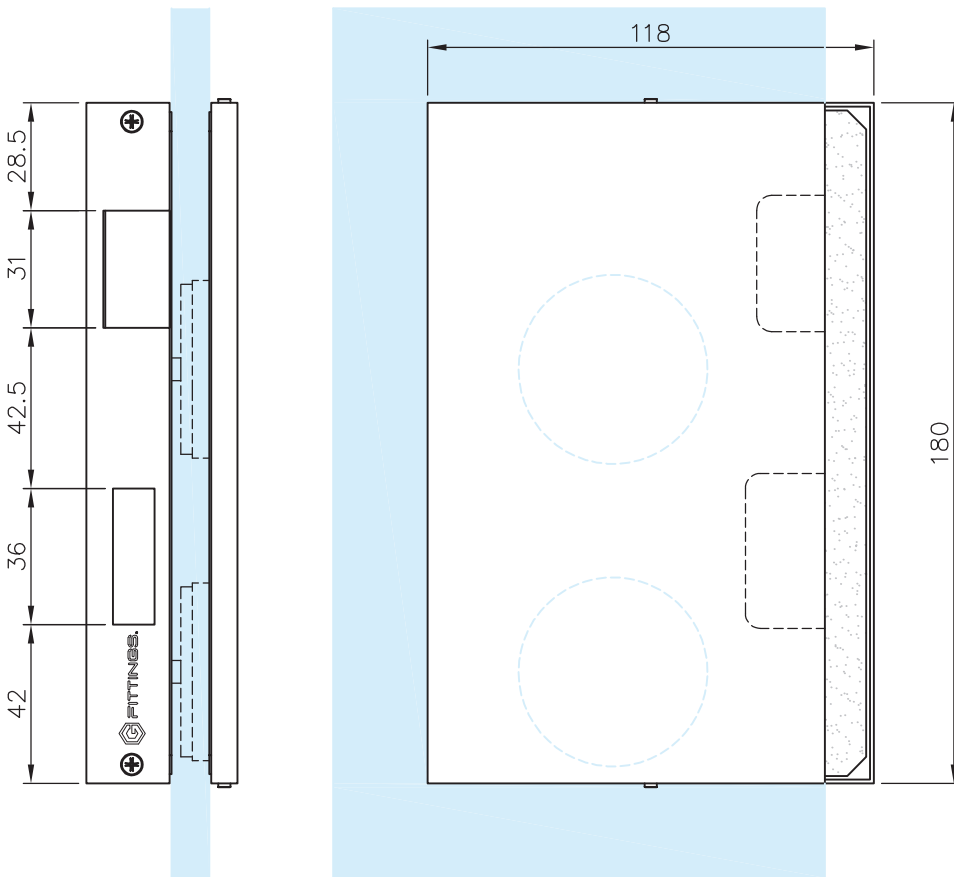

Glass Door Strike Box - Right

Options

DIN links / Right

Material: Stainless Steel AISI 304

Weight: 1.4kg

Finish: Stainless steel design

Anthracite design

*drawing shows 10mm glass

Glass Door Strike Box - Right

*Recommended door handle height **Example shows DIN links door