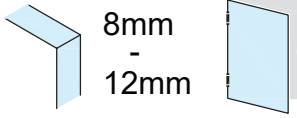

Glass Door Strike Box - Right

Options

DIN links / Right

Material: Stainless Steel AISI 304

Weight: 1.4kg

Finish: Stainless steel design

Anthracite design

*drawing shows 10mm glass

Glass Door Strike Box - Right

*Recommended door handle height **Example shows DIN links door