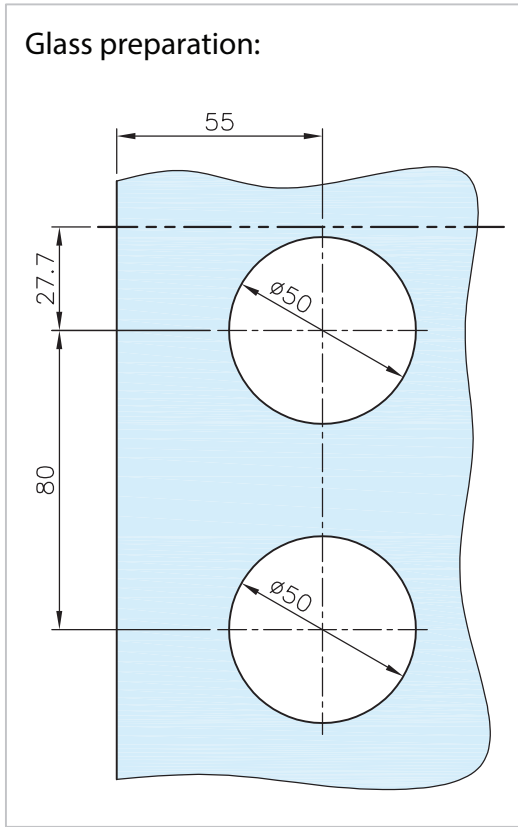

Glass Door Strike Box - Right

Options

DIN links / Right

Material: Stainless Steel AISI 304

Weight: 1.4kg

Finish: Stainless steel design

Anthracite design

*drawing shows 10mm glass

Glass Door Strike Box - Right

*Recommended door handle height **Example shows DIN links door