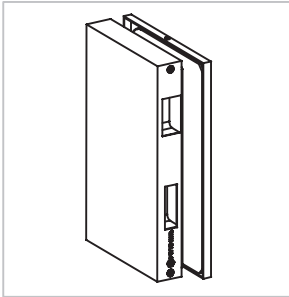

Glass Door Strike Box - Right

Options

DIN links / Right

Material: Stainless Steel AISI 304

Weight: 1.4kg

Finish: Stainless steel design

Anthracite design

*drawing shows 10mm glass

Glass Door Strike Box - Right

*Recommended door handle height **Example shows DIN links door