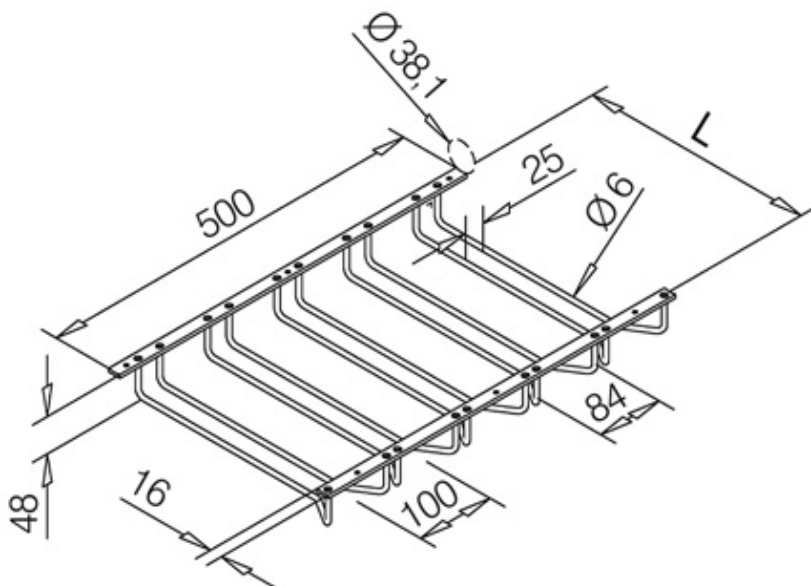

Glass Rack - 5 Column Hanger - Chrome Finish

Code	Finish	Depth (L) (mm)	Width (mm)
11.0876.300.10	Chrome	300	500
11.0876.350.10	Chrome	350	500
11.0876.400.10	Chrome	400	500
11.0876.450.10	Chrome	450	500

A note about dimensional information

Please be aware that dimensions published on our site should be treated as indicative.

We publish dimensions to the best of our ability, however manufacturers can, from time to time, make small alterations to their designs.