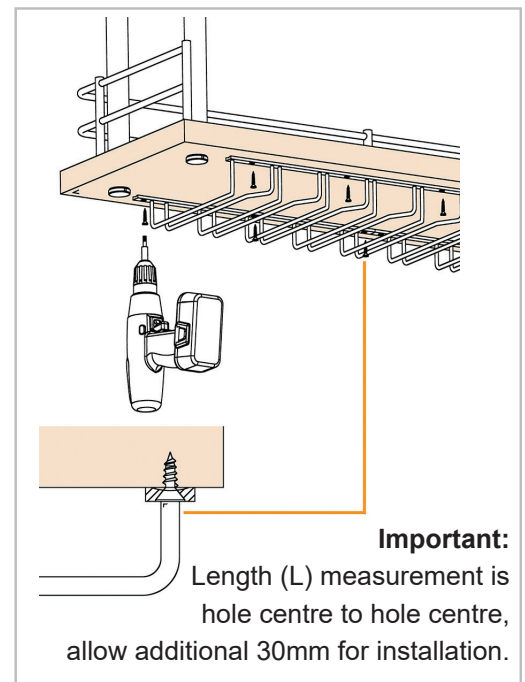

Glass Rack - 5 Column Hanger - Chrome Finish

Code	Finish	Depth (L) (mm)	Width (mm)
11.0876.300.10	Chrome	300	500
11.0876.350.10	Chrome	350	500
11.0876.400.10	Chrome	400	500
11.0876.450.10	Chrome	450	500