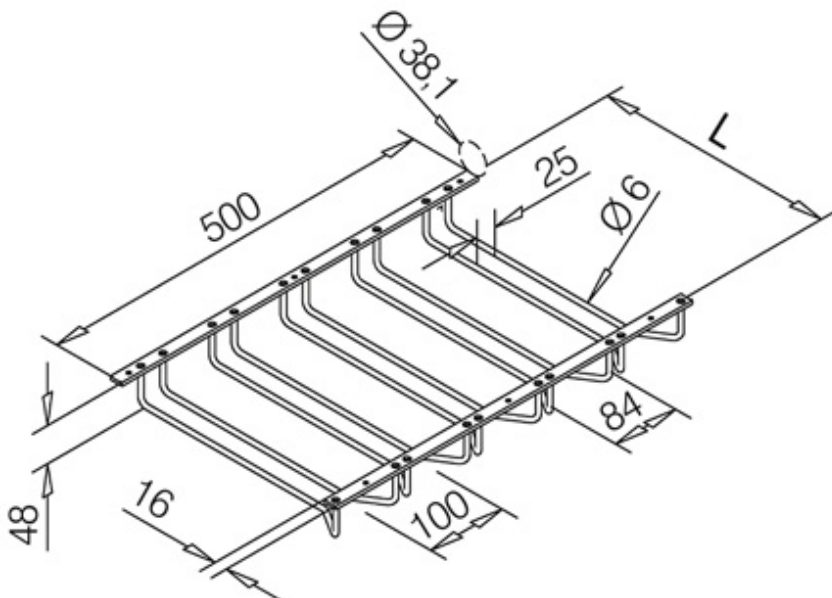

Glass Rack - 5 Column Hanger - Matt Brass Effect

Code	Finish	L (mm)	Width (mm)	Material
11.0876.300.21	Matt Brass	300	500	Zamak
11.0876.350.21	Matt Brass	350	500	Zamak
11.0876.400.21	Matt Brass	400	500	Zamak
11.0876.450.21	Matt Brass	450	500	Zamak

A note about dimensional information

Please be aware that dimensions published on our site should be treated as indicative.

We publish dimensions to the best of our ability, however manufacturers can, from time to time, make small alterations to their designs.