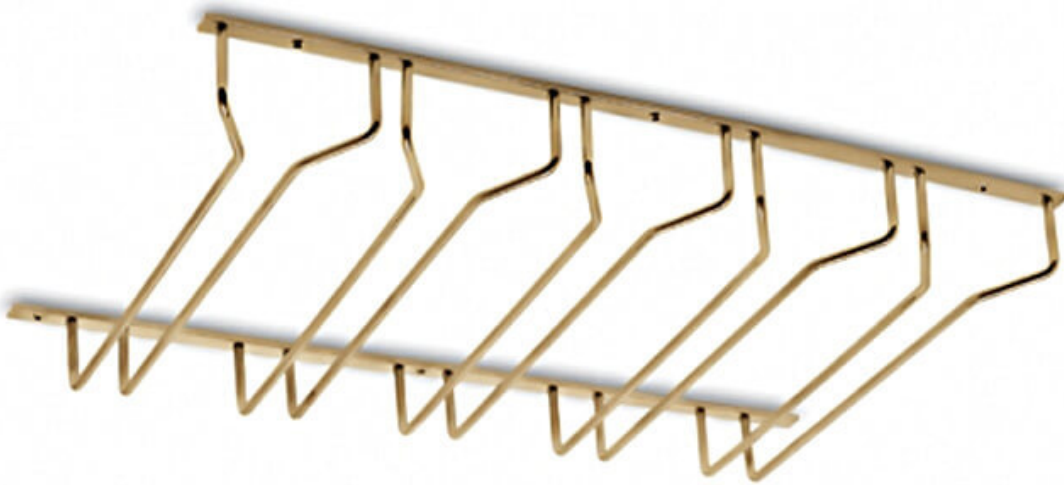

Glass Rack - 5 Column Hanger - Matt Brass Effect

Code	Finish	L (mm)	Width (mm)	Material
11.0876.300.21	Matt Brass	300	500	Zamak
11.0876.350.21	Matt Brass	350	500	Zamak
11.0876.400.21	Matt Brass	400	500	Zamak
11.0876.450.21	Matt Brass	450	500	Zamak