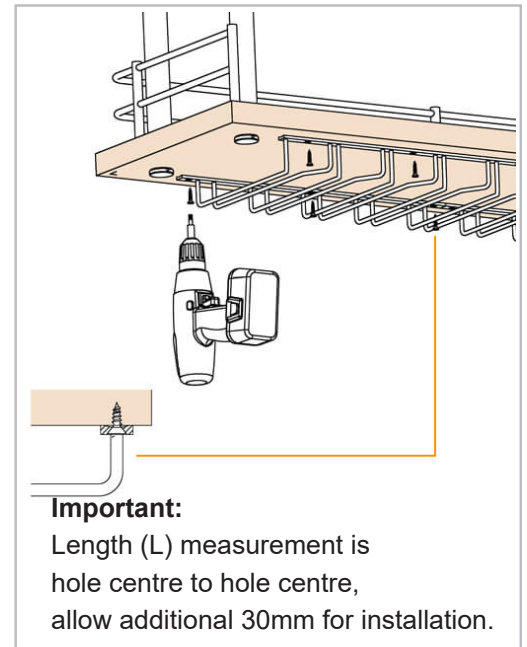

Glass Rack - 5 Column Hanger - Matt Brass Effect

Code	Finish	L (mm)	Width (mm)	Material
11.0876.300.21	Matt Brass	300	500	Zamak
11.0876.350.21	Matt Brass	350	500	Zamak

A note about dimensional information