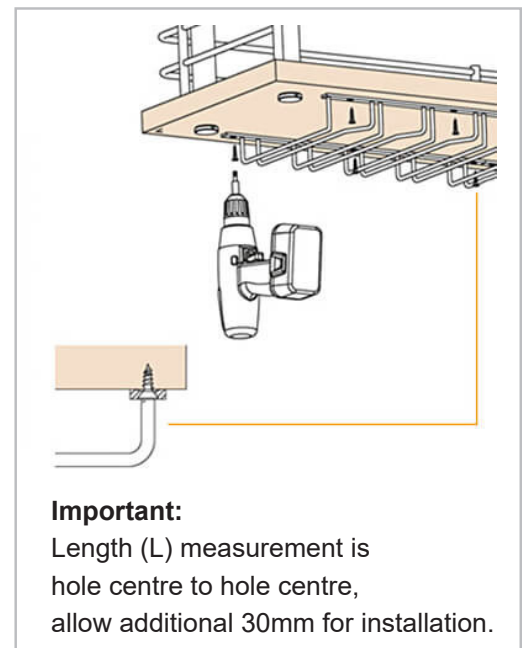

Glass Rack - 5 Column Hanger - Matt Brass Effect

Code	Finish	L (mm)	Width (mm)	Material
11.0876.300.21	Matt Brass	300	500	Zamak
11.0876.350.21	Matt Brass	350	500	Zamak
11.0876.400.21	Matt Brass	400	500	Zamak
11.0876.450.21	Matt Brass	450	500	Zamak