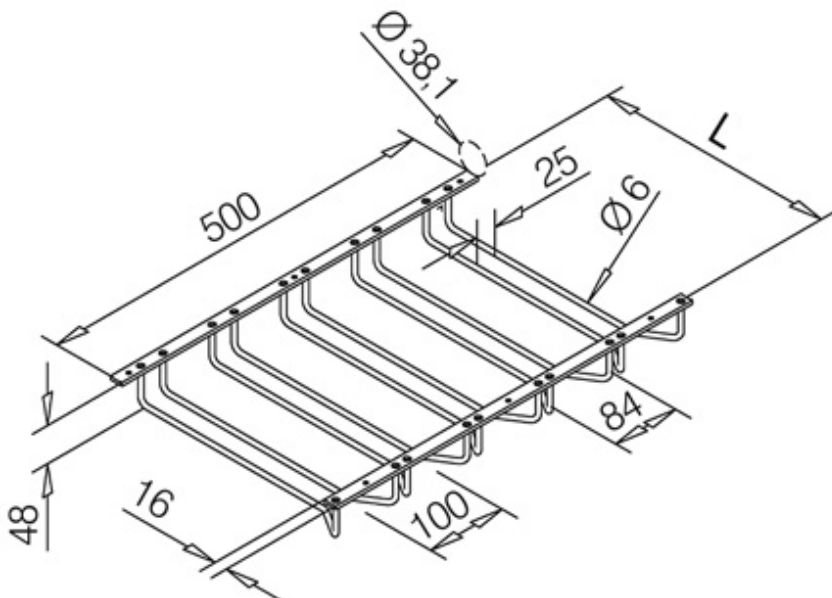

Glass Rack - 5 Column Hanger - Matt Brass Effect

Code	Finish	L (mm)	Width (mm)	Material
11.0876.300.21	Matt Brass	300	500	Zamak
11.0876.350.21	Matt Brass	350	500	Zamak

A note about dimensional information