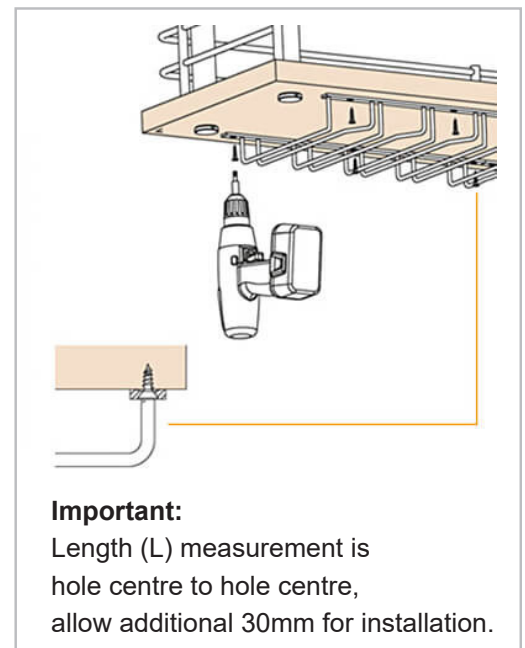

## Glass Rack - 5 Column Hanger - Polished Brass Effect

Code	Finish	L (mm)	Width (mm)	Material
11.0876.300.22	Polished Brass	300	500	Zamak
11.0876.350.22	Polished Brass	350	500	Zamak
11.0876.400.22	Polished Brass	400	500	Zamak
11.0876.450.22	Polished Brass	450	500	Zamak