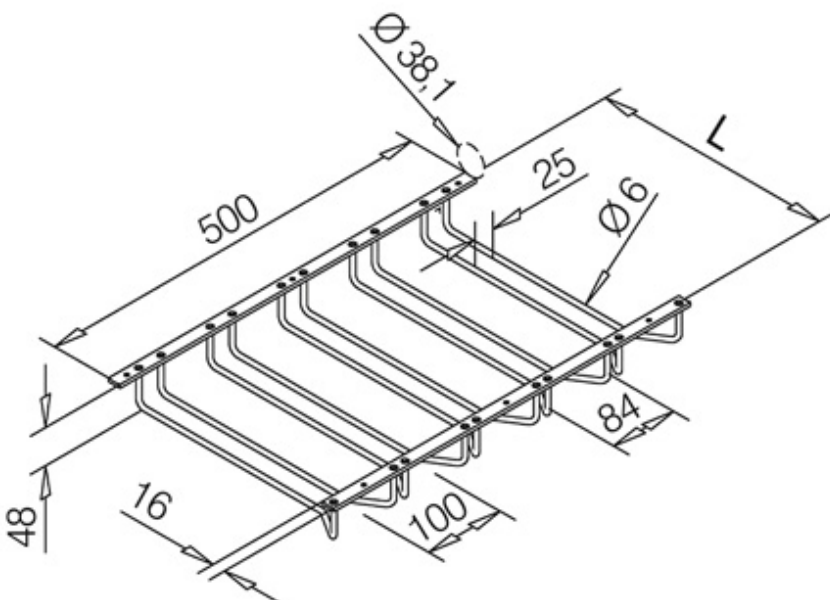

## Glass Rack - 5 Column Hanger - Polished Brass Effect

Code	Finish	L (mm)	Width (mm)	Material
11.0876.300.22	Polished Brass	300	500	Zamak
11.0876.350.22	Polished Brass	350	500	Zamak
11.0876.400.22	Polished Brass	400	500	Zamak
11.0876.450.22	Polished Brass	450	500	Zamak

A note about dimensional information

Please be aware that dimensions published on our site should be treated as indicative.

We publish dimensions to the best of our ability, however manufacturers can, from time to time, make small alterations to their designs.