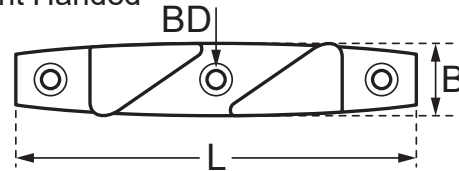

Handed Fairlead - A4 AISI - 316 Grade Stainless Steel

Supplied as pair: one left hand and one right hand

Left Handed

Right Handed

Code	L (mm)	B (mm)	H (mm)	Rope Ø (mm)	BD (mm)
FAIR-H-115	115	23	24	10	4.3
FAIR-H-150	150	35	29	16	5.3

A note about dimensional information

Please be aware that dimensions published on our site should be treated as indicative.

We publish dimensions to the best of our ability, however manufacturers can, from time to time, make small alterations to their designs.