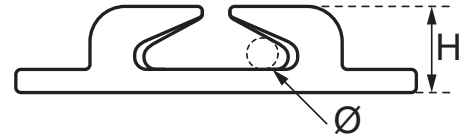

Handed Fairlead - A4 AISI - 316 Grade Stainless Steel

Supplied as pair: one left hand and one right hand

Left Handed

Right Handed

Code	L (mm)	B (mm)	H (mm)	Rope Ø (mm)	BD (mm)
FAIR-H-115	115	23	24	10	4.3
FAIR-H-150	150	35	29	16	5.3

A note about dimensional information

Please be aware that dimensions published on our site should be treated as indicative.

We publish dimensions to the best of our ability, however manufacturers can, from time to time, make small alterations to their designs.