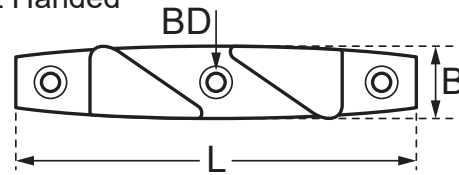

Handed Fairlead - A4 AISI - 316 Grade Stainless Steel

Supplied as pair: one left hand and one right hand

Left Handed

Right Handed

Code	L (mm)	B (mm)	H (mm)	Rope Ø (mm)	BD (mm)
FAIR-H-115	115	23	24	10	4.3
FAIR-H-150	150	35	29	16	5.3

A note about dimensional information

Please be aware that dimensions published on our site should be treated as indicative.

We publish dimensions to the best of our ability, however manufacturers can, from time to time, make small alterations to their designs.