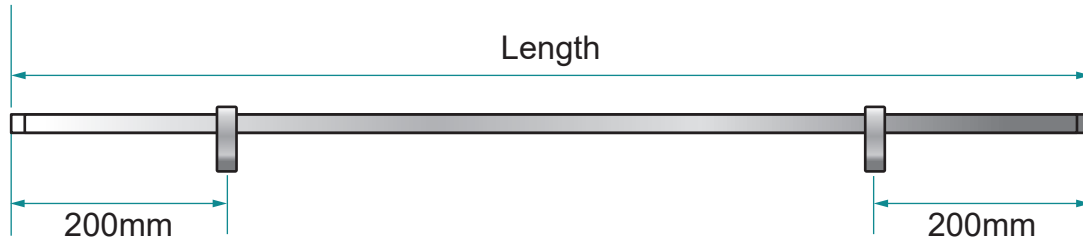

Stainless Steel Handrail - Flat

40 x10mm Section Tube

*2500mm Handrail

*3000 - 4000mm Handrail

Length	Brackets
1000mm Handrail	2
1500mm Handrail	2
2000mm Handrail	2
2500mm Handrail	3
3000mm Handrail	5
3500mm Handrail	5
4000mm Handrail	5