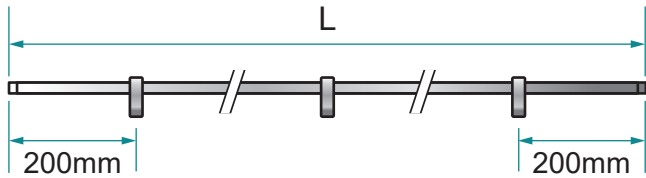

Stainless Steel Handrail - Flat

40 x10mm Section Tube

*2500mm Handrail

*3000 - 4000mm Handrail

Length	Brackets
1000mm Handrail	2
1500mm Handrail	2
2000mm Handrail	2
2500mm Handrail	3
3000mm Handrail	5
3500mm Handrail	5
4000mm Handrail	5