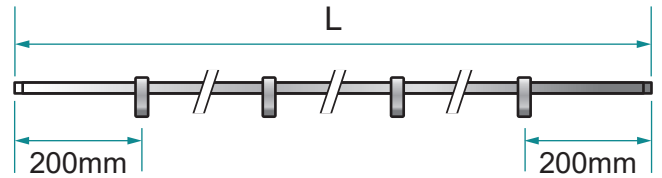

Stainless Steel Handrail - Flat

40 x10mm Section Tube

*2500mm Handrail

*3000 - 4000mm Handrail

Length	Brackets
1000mm Handrail	2
1500mm Handrail	2
2000mm Handrail	2
2500mm Handrail	3
3000mm Handrail	5
3500mm Handrail	5
4000mm Handrail	5