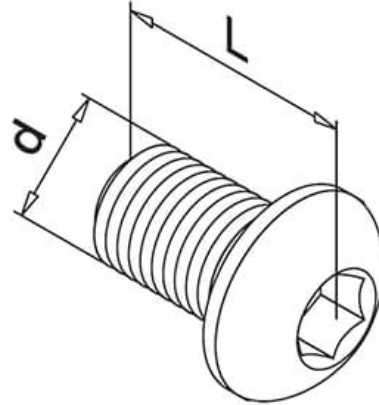

Hex Head Button Cap Screw

	Code	d (Thread)	L (mm)	Pack Size
M5 x 16	93.0511.516.14	M5	16	50
M6 x 8	95.0511.608.14	M6	8	50
M6 x 16	93.0511.616.14	M6	16	50

A note about dimensional information

Please be aware that dimensions published on our site should be treated as indicative.