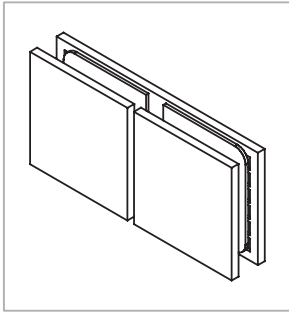

Square in-line Glass Mount Clamp - Matt Brass Effect

Options:

Material: Stainless steel AISI 304

Weight: 0,23 kg

Finish: Matt brass design
40.4012.180.21

* drawing shows 8mm glass

Square in-line Glass Mount Clamp - Matt Brass Effect