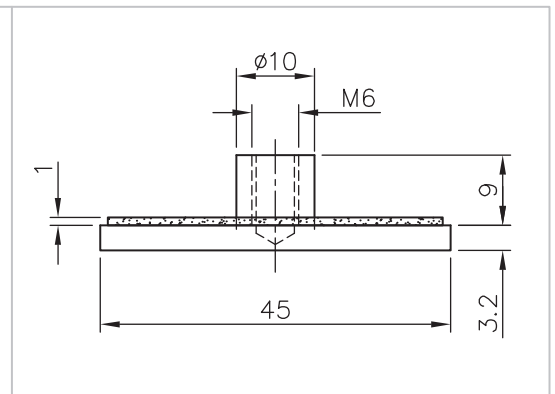

Square in-line Glass Mount Clamp - Matt Brass Effect

Options:

Material: Stainless steel AISI 304

Weight: 0,23 kg

Finish: Matt brass design
40.4012.180.21

* drawing shows 8mm glass

Square in-line Glass Mount Clamp - Matt Brass Effect