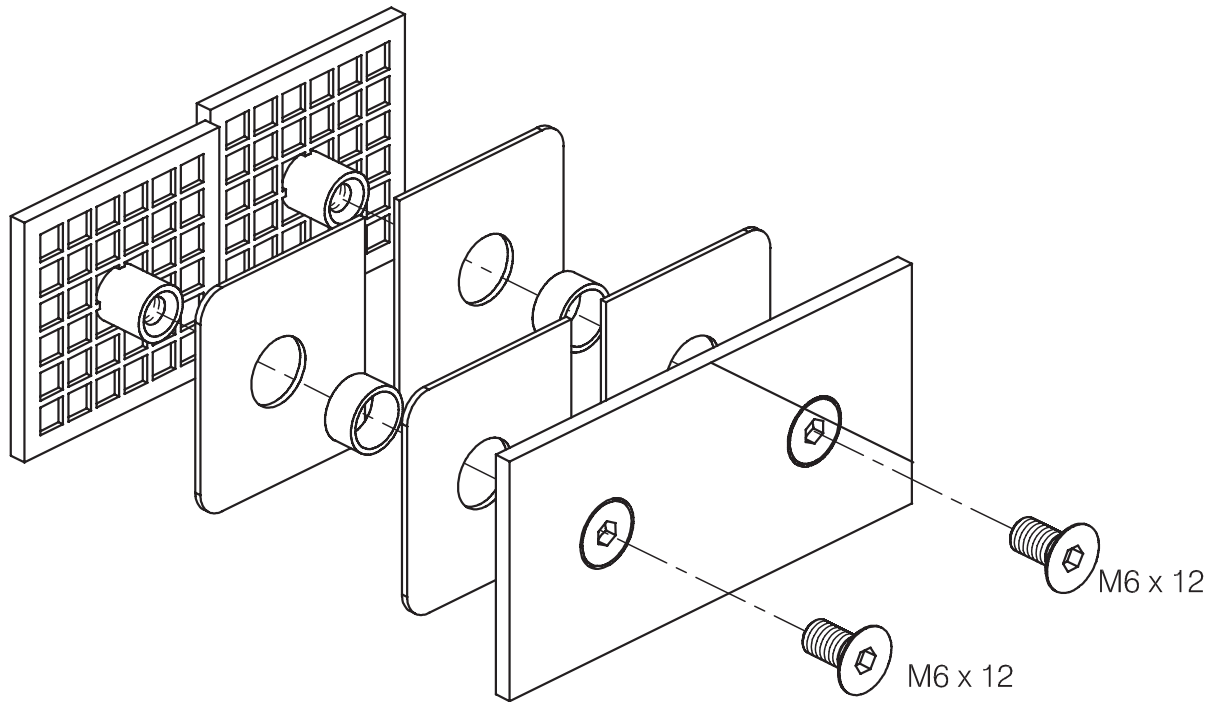

Square in-line Glass Mount Clamp - Matt Brass Effect

Options:

Material: Stainless steel AISI 304

Weight: 0,23 kg

Finish: Matt brass design
40.4012.180.21

* drawing shows 8mm glass

Square in-line Glass Mount Clamp - Matt Brass Effect