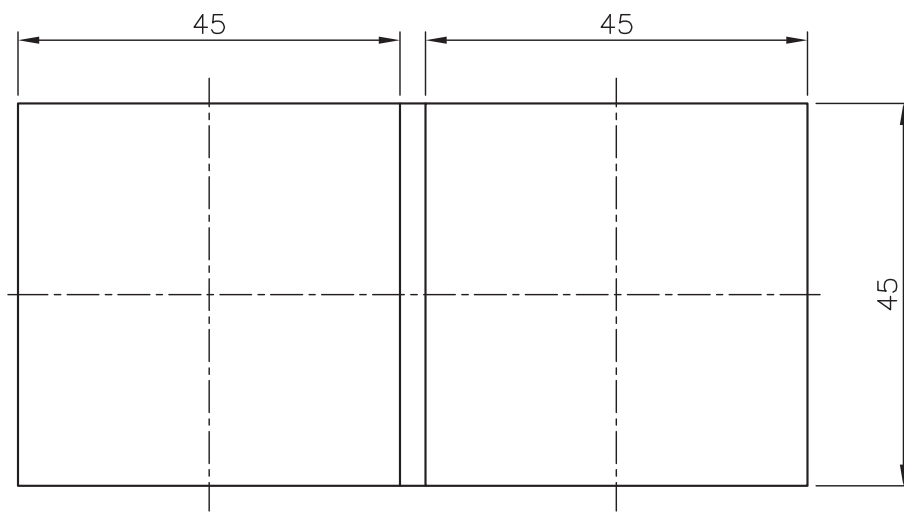

Square in-line Glass Mount Clamp - Matt Brass Effect

Options:

Material: Stainless steel AISI 304

Weight: 0,23 kg

Finish: Matt brass design
40.4012.180.21

* drawing shows 8mm glass

Square in-line Glass Mount Clamp - Matt Brass Effect