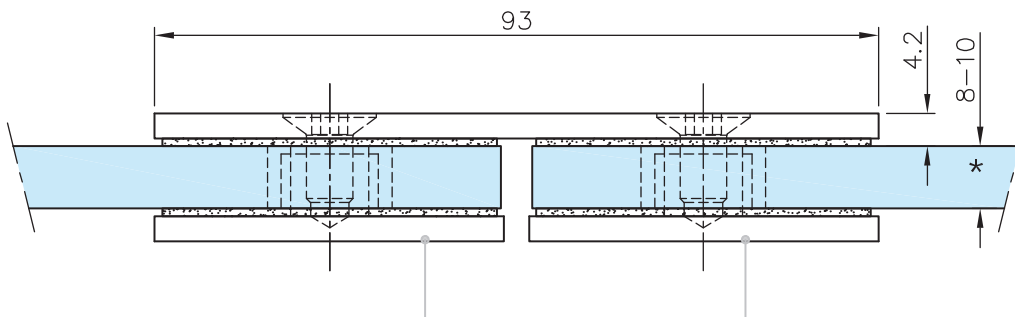

Square in-line Glass Mount Clamp - Matt Brass Effect

Options:

Material: Stainless steel AISI 304

Weight: 0,23 kg

Finish: Matt brass design
40.4012.180.21

* drawing shows 8mm glass

Square in-line Glass Mount Clamp - Matt Brass Effect

Glass preparation: