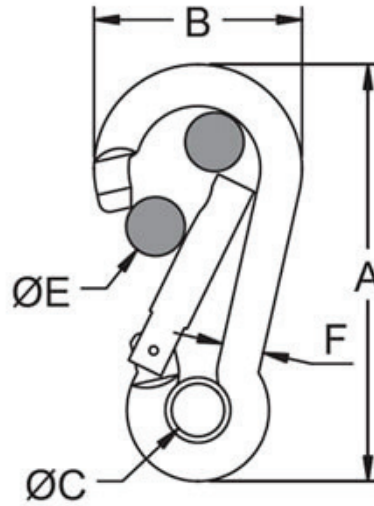

## Kong Carabiner Snap Hook with Eye - Stainless Steel

Code	A (mm)	B (mm)	C (mm)	E (mm)	F (mm)	Weight (g)	Break Load
CCT-050-E	51	25	7	7	5	16	120 kg
CCT-060-E	60.5	30	7	8	6	29	120 kg
CCT-070-E	72	34	9	10	7	47	180 kg
CCT-080-E	80.5	39	10	10	8	67	8 kN
CCT-100-E	100.5	49.5	11.5	15	10	133	12 kN
CCT-120-E	120.5	56	15	17	11	192	20 kN
CCT-160-E	160	80	21.5	30	13	361	24 kN

### A note about dimensional information

Please be aware that dimensions published on our site should be treated as indicative.

We publish dimensions to the best of our ability, however manufacturers can, from time to time, make small alterations to their designs.