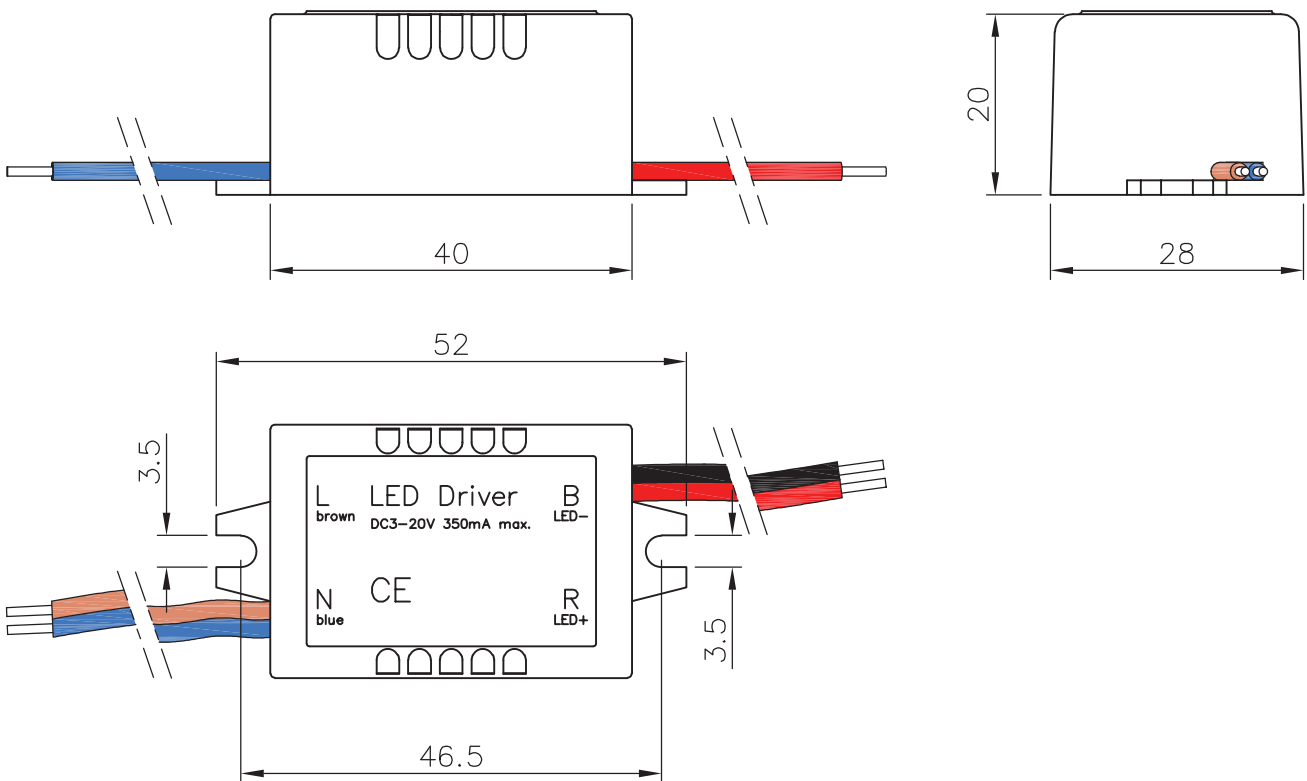

LED Downlight Handrail - 42.4mm Ø Stainless Steel Handrail

These written and illustrated explanations are not complete installation for electrical systems. In case of improper and execution, no warranty will be assumed for personal injury or damage to property. Therefore, the installation should be carried out or at least checked by qualified personnel.

Mini LED Downlights

Product Specifications

Ø in mm:	18
Height in mm:	23
Nominal voltage/current:	3V DC
Power in Watt:	1 W/m
Colour temperature:	3000k
Angle:	120°
Lumen:	95 lm/m
Colour rendering:	>80
Ambient temperature:	-25° - +40°
Operating hours acc. to mfr:	35000
Protection class:	IP65
Dimmable:	No

Clamping Bracket

Handrail Bracket

These written and illustrated explanations are not complete installation for electrical systems. In case of improper and execution, no warranty will be assumed for personal injury or damage to property. Therefore, the installation should be carried out or at least checked by qualified personnel.

Transformer - Mini LED Downlights

Product Specifications

Length in (mm):	52
Width (mm):	28
Height (mm):	20
Nomnal voltage/current:	85-240V AC
Active power (Watt):	DC3-20V 350mA max.
Ambient temperature:	-20° - +50°
Protection class:	IP20