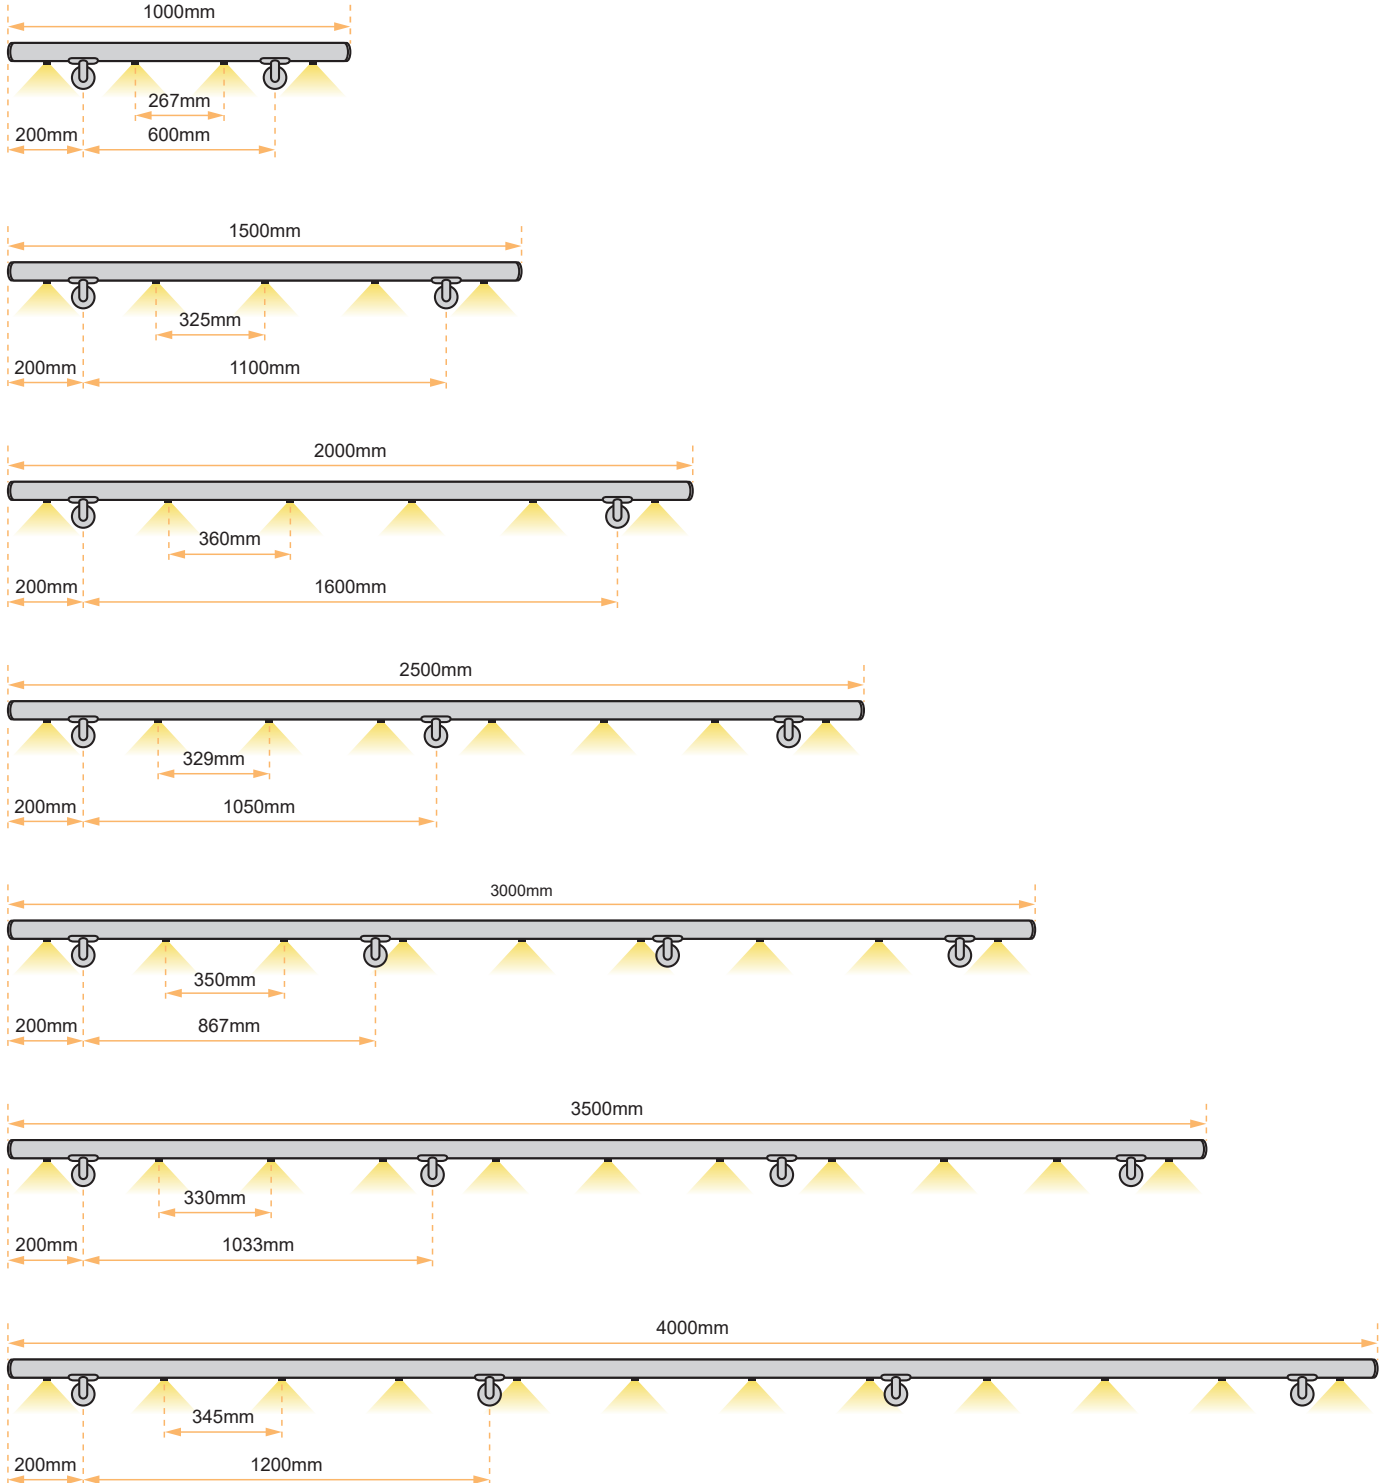

LED Downlight Handrail - 42.4mm Ø Stainless Steel Handrail

These written and illustrated explanations are not complete installation for electrical systems. In case of improper and execution, no warranty will be assumed for personal injury or damage to property. Therefore, the installation should be carried out or at least checked by qualified personnel.

Mini LED Downlights

Product Specifications

Ø in mm:	18
Height in mm:	23
Nominal voltage/current:	3V DC
Power in Watt:	1 W/m
Colour temperature:	3000k
Angle:	120°
Lumen:	95 lm/m
Colour rendering:	>80
Ambient temperature:	-25° - +40°
Operating hours acc. to mfr:	35000
Protection class:	IP65
Dimmable:	No

Transformer - Mini LED Downlights

Product Specifications

Length in (mm):	52
Width (mm):	28
Height (mm):	20
Nomnal voltage/current:	85-240V AC
Active power (Watt):	DC3-20V 350mA max.
Ambient temperature:	-20° - +50°
Protection class:	IP20