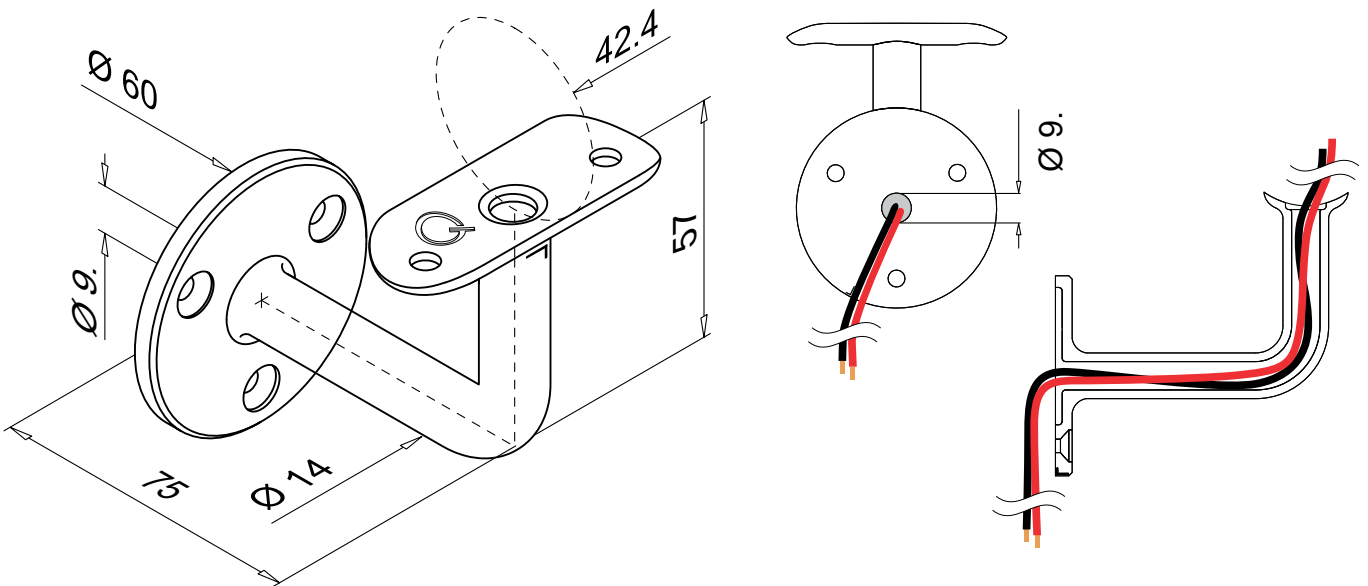

Handrail Bracket

These written and illustrated explanations are not complete installation for electrical systems. In case of improper and execution, no warranty will be assumed for personal injury or damage to property. Therefore, the installation should be carried out or at least checked by qualified personnel.