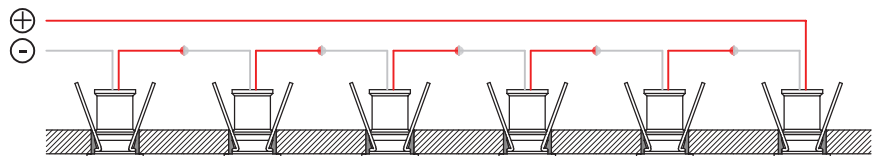

These written and illustrated explanations are not complete installation for electrical systems. In case of improper and execution, no warranty will be assumed for personal injury or damage to property. Therefore, the installation should be carried out or at least checked by qualified personnel.