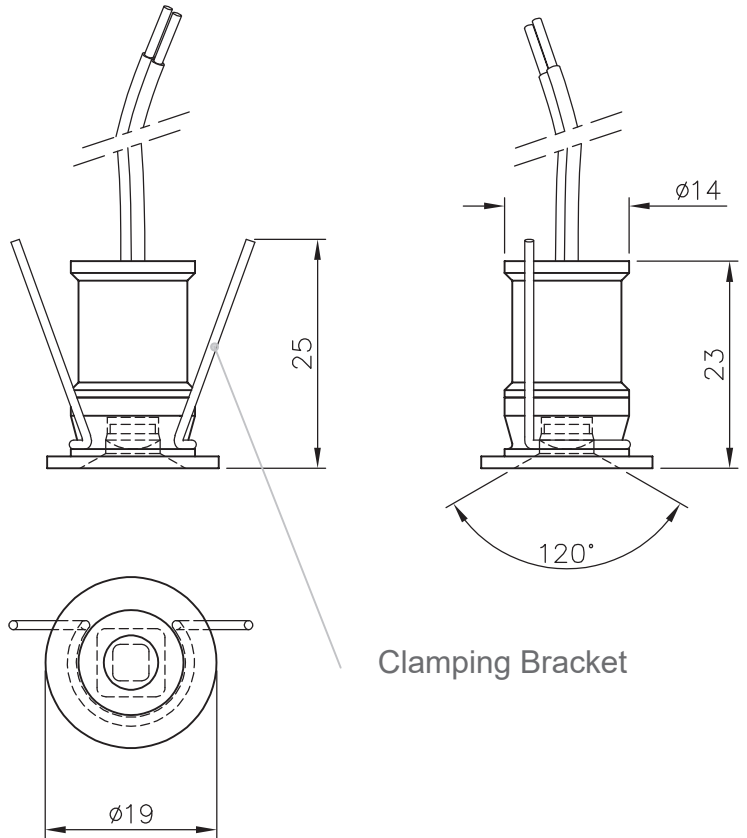

LED Downlight Handrail - 42.4mm Ø Stainless Steel Handrail

These written and illustrated explanations are not complete installation for electrical systems. In case of improper and execution, no warranty will be assumed for personal injury or damage to property. Therefore, the installation should be carried out or at least checked by qualified personnel.

Mini LED Downlights

Product Specifications

Ø in mm:	18
Height in mm:	23
Nominal voltage/current:	3V DC
Power in Watt:	1 W/m
Colour temperature:	3000k
Angle:	120°
Lumen:	95 lm/m
Colour rendering:	>80
Ambient temperature:	-25° - +40°
Operating hours acc. to mfr:	35000
Protection class:	IP65
Dimmable:	No

Transformer - Mini LED Downlights

Product Specifications

Length in (mm):	52
Width (mm):	28
Height (mm):	20
Nomnal voltage/current:	85-240V AC
Active power (Watt):	DC3-20V 350mA max.
Ambient temperature:	-20° - +50°
Protection class:	IP20